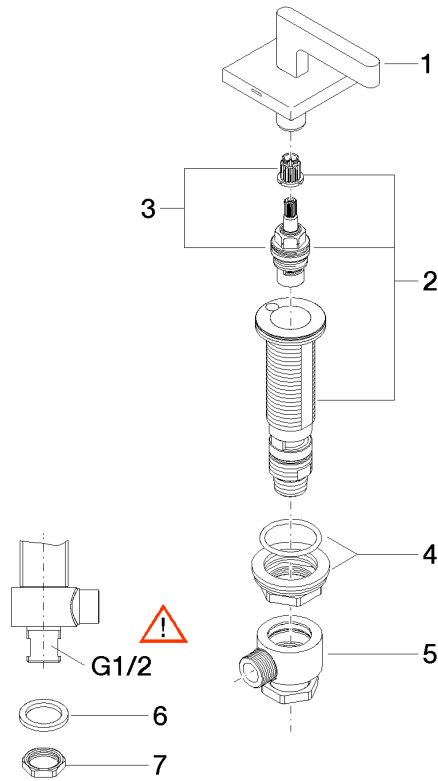

Deck valve anti-clockwise closing cold - Champagne (22kt Gold)

CL.1

20 000 716

- hole diameter 32 mm
- rosette 60 x 60 mm
- with cold marking

Fits: CL.1, CYO

	Champagne (22kt Gold)	20 000 716-47
	Chrome	20 000 716-00
	Brushed Platinum	20 000 716-06
	Dark Chrome	20 000 716-19
	Brushed Durabronze (23kt Gold)	20 000 716-28
	Brushed Champagne (22kt Gold)	20 000 716-46
	Brushed Dark Platinum	20 000 716-99

20 000 716

mm [inches]

Flow rate chart

20 000 716

Product version from 6/1/2015

Parts for other finishes can be found here: [Chrome](#)

Deck valve anti-clockwise closing cold - Champagne (22kt Gold)

CL.1

20 000 716

Spare parts list

Product version from 6/1/2015

No.	Item Number	Name	Quantity used	Delivery time
	90 20 70 057 01-47	handle (cold)	7	30