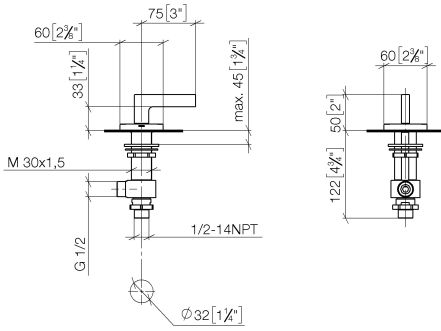

Deck valve anti-clockwise closing cold - Champagne (22kt Gold)

CL.1

20 000 716

- hole diameter 32 mm
- rosette 60 x 60 mm
- with cold marking

Fits: CL.1, CYO

	Champagne (22kt Gold)	20 000 716-47
	Chrome	20 000 716-00
	Brushed Platinum	20 000 716-06
	Dark Chrome	20 000 716-19
	Brushed Durabronze (23kt Gold)	20 000 716-28
	Brushed Champagne (22kt Gold)	20 000 716-46
	Brushed Dark Platinum	20 000 716-99

20 000 716

mm [inches]

Flow rate chart

20 000 716

Product version from 6/1/2015

Parts for other finishes can be found here: [Chrome](#)

Deck valve anti-clockwise closing cold - Champagne (22kt Gold)

CL.1

20 000 716

Spare parts list

Product version from 6/1/2015

No.	Item Number	Name	Quantity used	Delivery time
	90 20 70 057 01-47	handle (cold)	7	30