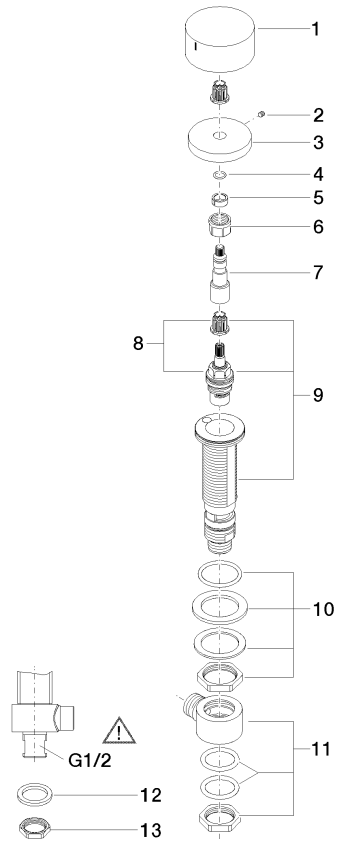

20 000 741

Product version from 4/1/2023

Parts for other finishes can be found here: Chrome