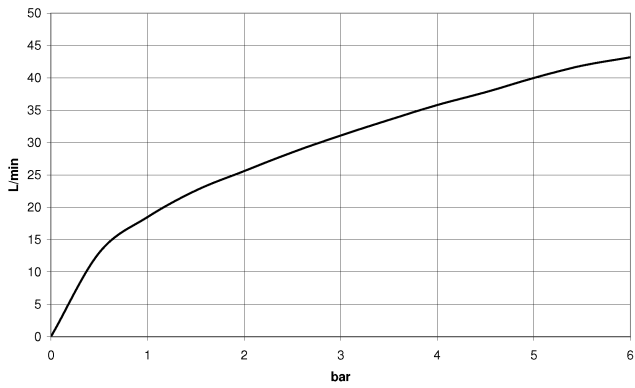

**Deck valve anti-clockwise closing hot - Dark Chrome**

CL.1

20 000 741

- hole diameter 32 mm
- handle Ø 60mm
- without rosette
- with hot marking
- WRAS 2103001

Fits: CL.1, CYO

	Dark Chrome	20 000 741-19
	Chrome	20 000 741-00
	Brushed Platinum	20 000 741-06
	Brushed Durabronze (23kt Gold)	20 000 741-28
	Matte Black	20 000 741-33
	Brushed Champagne (22kt Gold)	20 000 741-46
	Champagne (22kt Gold)	20 000 741-47
	Brushed Dark Platinum	20 000 741-99

20 000 741

mm [inches]

**Flow rate chart**

**Codes & Standards**

Scottish Water  
Byelaws

UK Water Supply  
Regulations