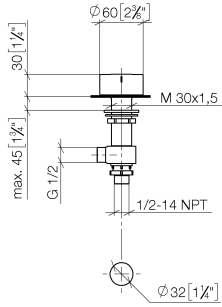

**Deck valve anti-clockwise closing hot - Dark Chrome**

CL.1

20 000 741

- hole diameter 32 mm
- handle Ø 60mm
- without rosette
- with hot marking
- WRAS 2103001

Fits: CL.1, CYO

	Dark Chrome	20 000 741-19
	Chrome	20 000 741-00
	Brushed Platinum	20 000 741-06
	Brushed Durabronze (23kt Gold)	20 000 741-28
	Matte Black	20 000 741-33
	Brushed Champagne (22kt Gold)	20 000 741-46
	Champagne (22kt Gold)	20 000 741-47
	Brushed Dark Platinum	20 000 741-99

20 000 741

mm [inches]

**Flow rate chart**

**Codes & Standards**

Scottish Water  
Byelaws

UK Water Supply  
Regulations