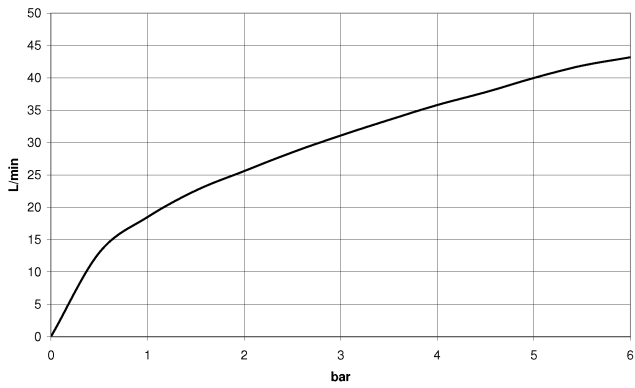

**Deck valve anti-clockwise closing hot - Brushed Champagne (22kt Gold)**

CL.1

20 000 741

- hole diameter 32 mm
- handle Ø 60mm
- without rosette
- with hot marking
- WRAS 2103001

Fits: CL.1, CYO

	Brushed Champagne (22kt Gold)	20 000 741-46
	Chrome	20 000 741-00
	Brushed Platinum	20 000 741-06
	Dark Chrome	20 000 741-19
	Brushed Durabronze (23kt Gold)	20 000 741-28
	Matte Black	20 000 741-33
	Champagne (22kt Gold)	20 000 741-47
	Brushed Dark Platinum	20 000 741-99

20 000 741

mm [inches]

**Flow rate chart**

**Codes & Standards**

Scottish Water  
Byelaws

UK Water Supply  
Regulations

Deck valve anti-clockwise closing hot - Brushed Champagne (22kt Gold)

---

Deck valve anti-clockwise closing hot - Brushed Champagne (22kt Gold)

CL.1

20 000 741

**Spare parts list**

**Product version from 4/1/2023**

No.	Item Number	Name	Quantity used	Delivery time
	09 20 74 006-46	handle ( hot )	13	60