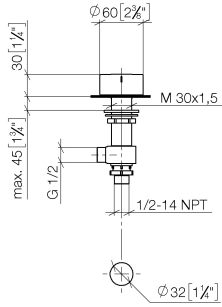

**Deck valve anti-clockwise closing hot - Brushed Champagne (22kt Gold)**

CL.1

20 000 741

- hole diameter 32 mm
- handle Ø 60mm
- without rosette
- with hot marking
- WRAS 2103001

Fits: CL.1, CYO

	Brushed Champagne (22kt Gold)	20 000 741-46
	Chrome	20 000 741-00
	Brushed Platinum	20 000 741-06
	Dark Chrome	20 000 741-19
	Brushed Durabronze (23kt Gold)	20 000 741-28
	Matte Black	20 000 741-33
	Champagne (22kt Gold)	20 000 741-47
	Brushed Dark Platinum	20 000 741-99

20 000 741

mm [inches]

**Flow rate chart**

**Codes & Standards**

Scottish Water  
Byelaws

UK Water Supply  
Regulations

Deck valve anti-clockwise closing hot - Brushed Champagne (22kt Gold)

---

Deck valve anti-clockwise closing hot - Brushed Champagne (22kt Gold)

CL.1

20 000 741

**Spare parts list**

**Product version from 4/1/2023**

No.	Item Number	Name	Quantity used	Delivery time
	09 20 74 006-46	handle ( hot )	13	60