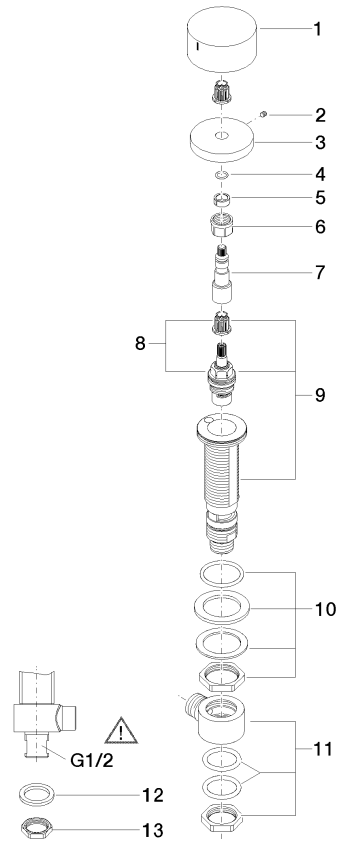

**Deck valve anti-clockwise closing hot - Brushed Champagne (22kt Gold)**

CL.1

20 000 741

- hole diameter 32 mm
- handle Ø 60mm
- without rosette
- with hot marking
- WRAS 2103001

Fits: CL.1, CYO

	Brushed Champagne (22kt Gold)	20 000 741-46
	Chrome	20 000 741-00
	Brushed Platinum	20 000 741-06
	Dark Chrome	20 000 741-19
	Brushed Durabronze (23kt Gold)	20 000 741-28
	Matte Black	20 000 741-33
	Champagne (22kt Gold)	20 000 741-47
	Brushed Dark Platinum	20 000 741-99

20 000 741

mm [inches]

**Flow rate chart**

**Codes & Standards**

Scottish Water  
Byelaws

UK Water Supply  
Regulations

Deck valve anti-clockwise closing hot - Brushed Champagne (22kt Gold)

---

Deck valve anti-clockwise closing hot - Brushed Champagne (22kt Gold)

CL.1

20 000 741

**Spare parts list**

**Product version from 4/1/2023**

No.	Item Number	Name	Quantity used	Delivery time
	09 20 74 006-46	handle ( hot )	13	60