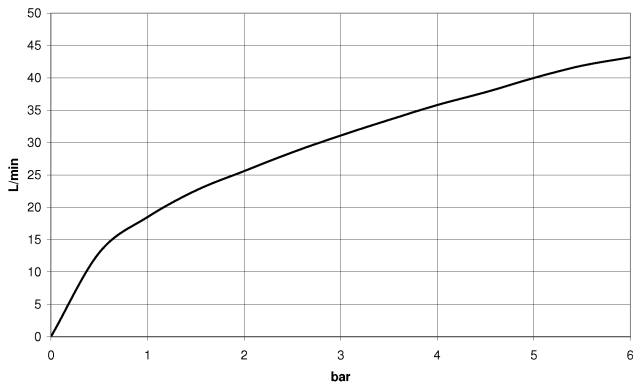

Deck valve anti-clockwise closing hot - Champagne (22kt Gold)

CL.1

20 000 741

- hole diameter 32 mm
- handle Ø 60mm
- without rosette
- with hot marking
- WRAS 2103001

Fits: CL.1, CYO

	Champagne (22kt Gold)	20 000 741-47
	Chrome	20 000 741-00
	Brushed Platinum	20 000 741-06
	Dark Chrome	20 000 741-19
	Brushed Durabronze (23kt Gold)	20 000 741-28
	Matte Black	20 000 741-33
	Brushed Champagne (22kt Gold)	20 000 741-46
	Brushed Dark Platinum	20 000 741-99

20 000 741

mm [inches]

Flow rate chart

Codes & Standards

Scottish Water
Byelaws

UK Water Supply
Regulations

Deck valve anti-clockwise closing hot - Champagne (22kt Gold)

CL.1