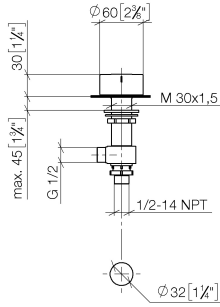

Deck valve anti-clockwise closing hot - Champagne (22kt Gold)

CL.1

20 000 741

- hole diameter 32 mm
- handle Ø 60mm
- without rosette
- with hot marking
- WRAS 2103001

Fits: CL.1, CYO

	Champagne (22kt Gold)	20 000 741-47
	Chrome	20 000 741-00
	Brushed Platinum	20 000 741-06
	Dark Chrome	20 000 741-19
	Brushed Durabronze (23kt Gold)	20 000 741-28
	Matte Black	20 000 741-33
	Brushed Champagne (22kt Gold)	20 000 741-46
	Brushed Dark Platinum	20 000 741-99

20 000 741

mm [inches]

Flow rate chart

Codes & Standards

Scottish Water
Byelaws

UK Water Supply
Regulations

Deck valve anti-clockwise closing hot - Champagne (22kt Gold)

CL.1

20 000 741

Certificates

WRAS_2103

20 000 741

Product version from 4/1/2023

Parts for other finishes can be found here: Chrome

Deck valve anti-clockwise closing hot - Champagne (22kt Gold)

CL.1

20 000 741

Spare parts list

Product version from 4/1/2023

No.	Item Number	Name	Quantity used	Delivery time
	09 20 74 006-47	handle (hot)	13	60