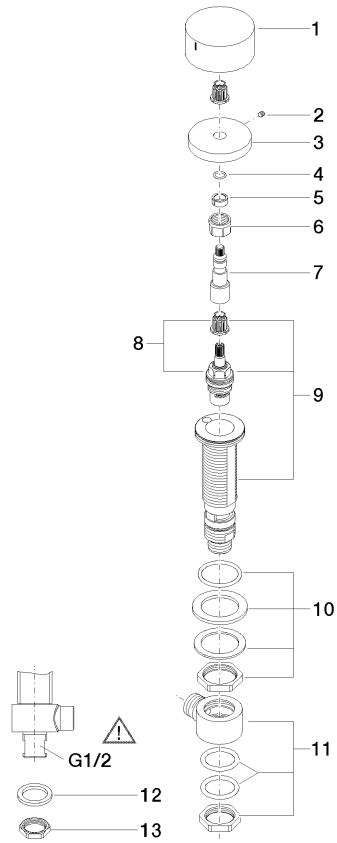

Deck valve anti-clockwise closing hot - Champagne (22kt Gold)

CL.1

20 000 741

- hole diameter 32 mm
- handle Ø 60mm
- without rosette
- with hot marking
- WRAS 2103001

Fits: CL.1, CYO

	Champagne (22kt Gold)	20 000 741-47
	Chrome	20 000 741-00
	Brushed Platinum	20 000 741-06
	Dark Chrome	20 000 741-19
	Brushed Durabronze (23kt Gold)	20 000 741-28
	Matte Black	20 000 741-33
	Brushed Champagne (22kt Gold)	20 000 741-46
	Brushed Dark Platinum	20 000 741-99

20 000 741

mm [inches]

Flow rate chart

Codes & Standards

Scottish Water
Byelaws

UK Water Supply
Regulations

Deck valve anti-clockwise closing hot - Champagne (22kt Gold)

CL.1

20 000 741

Certificates

WRAS_2103

20 000 741

Product version from 4/1/2023

Parts for other finishes can be found here: Chrome

Deck valve anti-clockwise closing hot - Champagne (22kt Gold)

CL.1

20 000 741

Spare parts list

Product version from 4/1/2023

No.	Item Number	Name	Quantity used	Delivery time
	09 20 74 006-47	handle (hot)	13	60