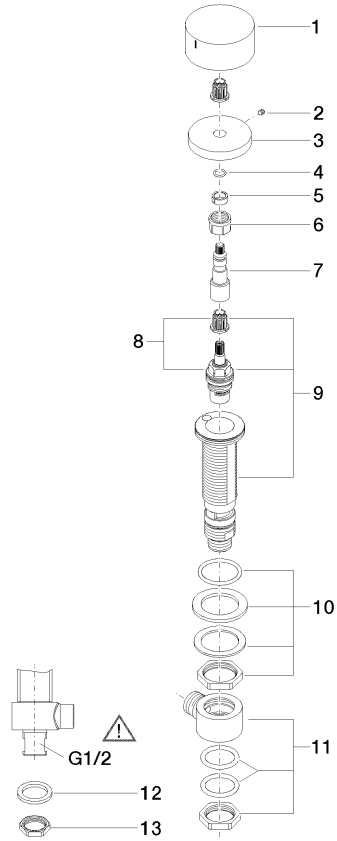

**Deck valve anti-clockwise closing hot - Brushed Dark Platinum**

CL.1

20 000 741

- hole diameter 32 mm
- handle Ø 60mm
- without rosette
- with hot marking
- WRAS 2103001

Fits: CL.1, CYO

	Brushed Dark Platinum	20 000 741-99
	Chrome	20 000 741-00
	Brushed Platinum	20 000 741-06
	Dark Chrome	20 000 741-19
	Brushed Durabronze (23kt Gold)	20 000 741-28
	Matte Black	20 000 741-33
	Brushed Champagne (22kt Gold)	20 000 741-46
	Champagne (22kt Gold)	20 000 741-47

20 000 741

mm [inches]

Flow rate chart

Codes & Standards

DIN 4109

ISO 3822

Scottish Water  
Byelaws

UK Water Supply  
Regulations

## Deck valve anti-clockwise closing hot - Brushed Dark Platinum

CL.1

20 000 741

### Spare parts list