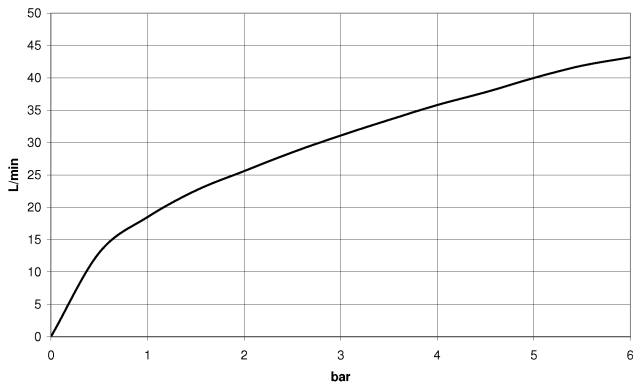

**Deck valve anti-clockwise closing hot - Brushed Dark Platinum**

CL.1

20 000 741

- hole diameter 32 mm
- handle Ø 60mm
- without rosette
- with hot marking
- WRAS 2103001

Fits: CL.1, CYO

	Brushed Dark Platinum	20 000 741-99
	Chrome	20 000 741-00
	Brushed Platinum	20 000 741-06
	Dark Chrome	20 000 741-19
	Brushed Durabronze (23kt Gold)	20 000 741-28
	Matte Black	20 000 741-33
	Brushed Champagne (22kt Gold)	20 000 741-46
	Champagne (22kt Gold)	20 000 741-47

20 000 741

mm [inches]

Flow rate chart

Codes & Standards

DIN 4109

ISO 3822

Scottish Water  
Byelaws

UK Water Supply  
Regulations