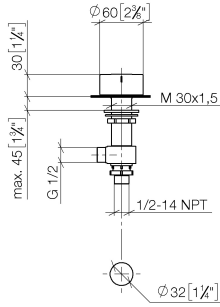

**Deck valve anti-clockwise closing hot - Brushed Dark Platinum**

CL.1

20 000 741

- hole diameter 32 mm
- handle Ø 60mm
- without rosette
- with hot marking
- WRAS 2103001

Fits: CL.1, CYO

	Brushed Dark Platinum	20 000 741-99
	Chrome	20 000 741-00
	Brushed Platinum	20 000 741-06
	Dark Chrome	20 000 741-19
	Brushed Durabronze (23kt Gold)	20 000 741-28
	Matte Black	20 000 741-33
	Brushed Champagne (22kt Gold)	20 000 741-46
	Champagne (22kt Gold)	20 000 741-47

20 000 741

mm [inches]

Flow rate chart

Codes & Standards

DIN 4109

ISO 3822

Scottish Water  
Byelaws

UK Water Supply  
Regulations

## Deck valve anti-clockwise closing hot - Brushed Dark Platinum

---

CL.1

20 000 741