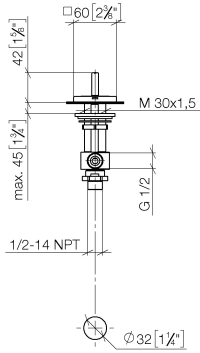

MEM Deck valve anti-clockwise closing hot - Champagne (22kt Gold)

MEM

20 000 783

- hole diameter 32 mm
- rosette 60 x 60 mm
- with hot marking
- WRAS 2103001

	Champagne (22kt Gold)	20 000 783-47
	Chrome	20 000 783-00
	Brushed Platinum	20 000 783-06
	Platinum	20 000 783-08
	Dark Chrome	20 000 783-19
	Brushed Durabronze (23kt Gold)	20 000 783-28
	Brushed Champagne (22kt Gold)	20 000 783-46
	Brushed Dark Platinum	20 000 783-99

20 000 783

mm [inches]

Flow rate chart

Codes & Standards

Scottish Water
Byelaws

UK Water Supply
Regulations

MEM Deck valve anti-clockwise closing hot - Champagne (22kt Gold)

MEM

20 000 783

Certificates

WRAS_2103

20 000 783

Product version from 3/10/2014

Parts for other finishes can be found here: Chrome

MEM Deck valve anti-clockwise closing hot - Champagne (22kt Gold)

MEM

20 000 783

Spare parts list

Product version from 3/10/2014

No.	Item Number	Name	Quantity used	Delivery time
	90 20 78 002 05-47	handle (hot)	7	30