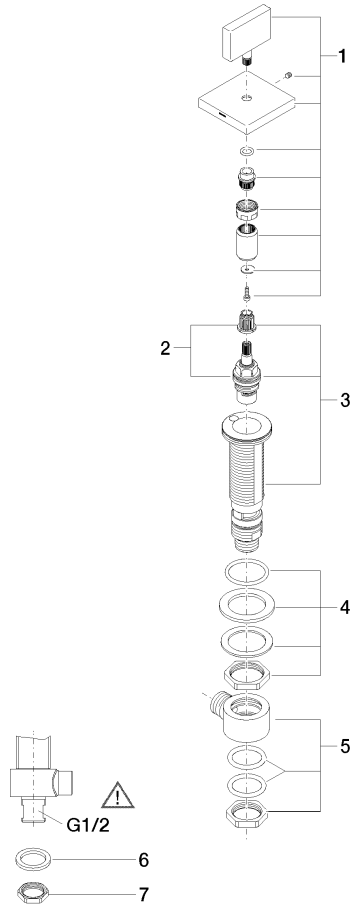

MEM Deck valve anti-clockwise closing hot - Champagne (22kt Gold)

MEM

20 000 783

- hole diameter 32 mm
- rosette 60 x 60 mm
- with hot marking
- WRAS 2103001

	Champagne (22kt Gold)	20 000 783-47
	Chrome	20 000 783-00
	Brushed Platinum	20 000 783-06
	Platinum	20 000 783-08
	Dark Chrome	20 000 783-19
	Brushed Durabronze (23kt Gold)	20 000 783-28
	Brushed Champagne (22kt Gold)	20 000 783-46
	Brushed Dark Platinum	20 000 783-99

20 000 783

mm [inches]

Flow rate chart

Codes & Standards

Scottish Water
Byelaws

UK Water Supply
Regulations

MEM Deck valve anti-clockwise closing hot - Champagne (22kt Gold)

MEM

20 000 783

Certificates

WRAS_2103

20 000 783

Product version from 3/10/2014

Parts for other finishes can be found here: Chrome

MEM Deck valve anti-clockwise closing hot - Champagne (22kt Gold)

MEM

20 000 783

Spare parts list

Product version from 3/10/2014

No.	Item Number	Name	Quantity used	Delivery time
	90 20 78 002 05-47	handle (hot)	7	30