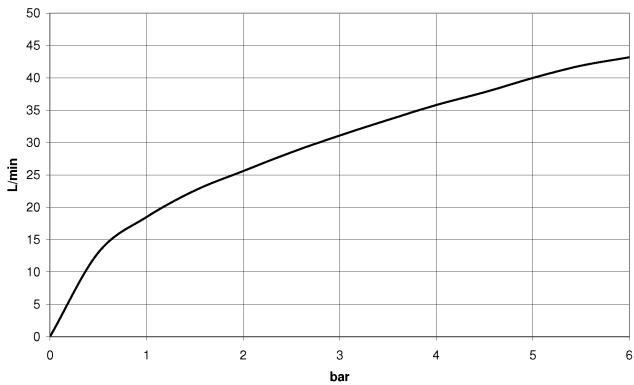

MEM Deck valve anti-clockwise closing hot - Champagne (22kt Gold)

MEM

20 000 783

- hole diameter 32 mm
- rosette 60 x 60 mm
- with hot marking
- WRAS 2103001

	Champagne (22kt Gold)	20 000 783-47
	Chrome	20 000 783-00
	Brushed Platinum	20 000 783-06
	Platinum	20 000 783-08
	Dark Chrome	20 000 783-19
	Brushed Durabronze (23kt Gold)	20 000 783-28
	Brushed Champagne (22kt Gold)	20 000 783-46
	Brushed Dark Platinum	20 000 783-99

20 000 783

mm [inches]

Flow rate chart

Codes & Standards

Scottish Water
Byelaws

UK Water Supply
Regulations

MEM Deck valve anti-clockwise closing hot - Champagne (22kt Gold)

MEM