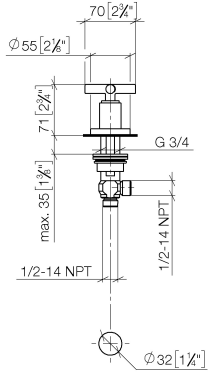

20 000 892

- hole diameter 32 mm
- rosette Ø 55 mm
- WRAS 2112061

	Dark Chrome	20 000 892-19
	Chrome	20 000 892-00
	Brushed Platinum	20 000 892-06
	Platinum	20 000 892-08
	Brushed Durabronze (23kt Gold)	20 000 892-28
	Matte Black	20 000 892-33
	Brushed Bronze	20 000 892-42
	Brushed Champagne (22kt Gold)	20 000 892-46
	Champagne (22kt Gold)	20 000 892-47
	Brushed Chrome	20 000 892-93
	Brushed Dark Platinum	20 000 892-99

20 000 892

mm [inches]

Flow rate chart

Codes & Standards

Scottish Water
Byelaws

UK Water Supply
Regulations

TARA Deck valve clockwise closing cold or hot - Dark Chrome

TARA

20 000 892

Certificates

WRAS_2112

20 000 892

Parts for other finishes can be found here: Chrome

TARA Deck valve clockwise closing cold or hot - Dark Chrome

TARA

20 000 892

Spare parts list

No.	Item Number	Name	Quantity used	Delivery time
	90 20 89 010 10-19	handle	9	20