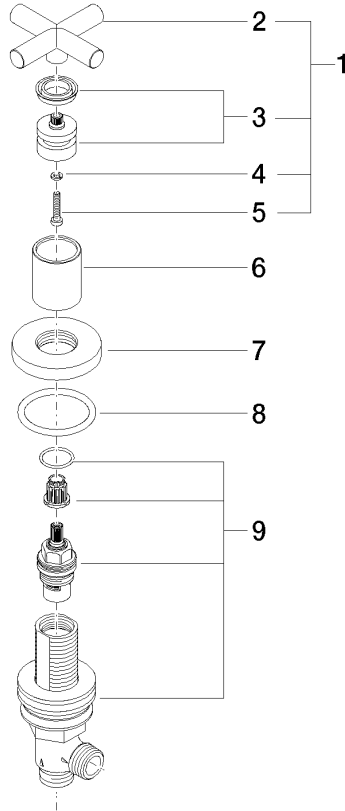

20 000 892

- hole diameter 32 mm
- rosette Ø 55 mm
- WRAS 2112061

	Dark Chrome	20 000 892-19
	Chrome	20 000 892-00
	Brushed Platinum	20 000 892-06
	Platinum	20 000 892-08
	Brushed Durabronze (23kt Gold)	20 000 892-28
	Matte Black	20 000 892-33
	Brushed Bronze	20 000 892-42
	Brushed Champagne (22kt Gold)	20 000 892-46
	Champagne (22kt Gold)	20 000 892-47
	Brushed Chrome	20 000 892-93
	Brushed Dark Platinum	20 000 892-99

20 000 892

mm [inches]

Flow rate chart

Codes & Standards

Scottish Water
Byelaws

UK Water Supply
Regulations

TARA Deck valve clockwise closing cold or hot - Dark Chrome

TARA

20 000 892

Certificates

WRAS_2112

20 000 892

Parts for other finishes can be found here: Chrome

TARA Deck valve clockwise closing cold or hot - Dark Chrome

TARA

20 000 892

Spare parts list

No.	Item Number	Name	Quantity used	Delivery time
	90 20 89 010 10-19	handle	9	20