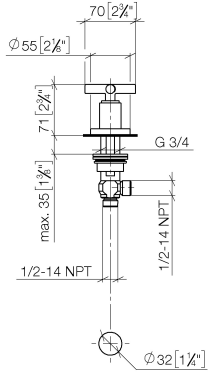

20 000 892

- hole diameter 32 mm
- rosette Ø 55 mm
- WRAS 2112061

	Brushed Dark Platinum	20 000 892-99
	Chrome	20 000 892-00
	Brushed Platinum	20 000 892-06
	Platinum	20 000 892-08
	Dark Chrome	20 000 892-19
	Brushed Durabronze (23kt Gold)	20 000 892-28
	Matte Black	20 000 892-33
	Brushed Bronze	20 000 892-42
	Brushed Champagne (22kt Gold)	20 000 892-46
	Champagne (22kt Gold)	20 000 892-47
	Brushed Chrome	20 000 892-93

20 000 892

mm [inches]

Flow rate chart

Codes & Standards

Scottish Water
Byelaws

UK Water Supply
Regulations

TARA Deck valve clockwise closing cold or hot - Brushed Dark Platinum

TARA

20 000 892

Certificates

WRAS_2112

20 000 892

Parts for other finishes can be found here: [Chrome](#)

TARA Deck valve clockwise closing cold or hot - Brushed Dark Platinum

TARA

20 000 892

Spare parts list

No.	Item Number	Name	Quantity used	Delivery time
	90 20 89 010 10-99	handle	9	30