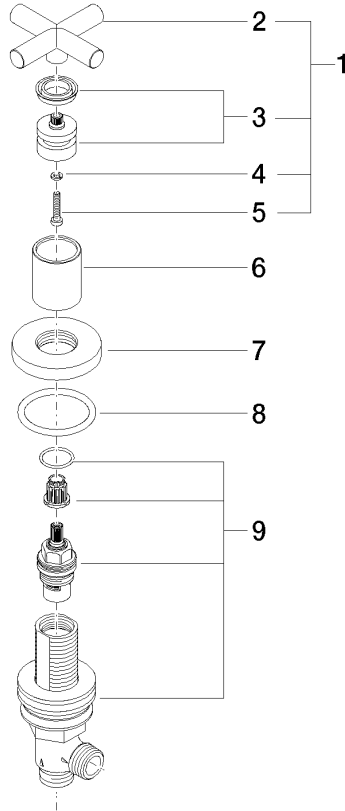

20 000 892

- hole diameter 32 mm
- rosette Ø 55 mm
- WRAS 2112061

	Brushed Dark Platinum	20 000 892-99
	Chrome	20 000 892-00
	Brushed Platinum	20 000 892-06
	Platinum	20 000 892-08
	Dark Chrome	20 000 892-19
	Brushed Durabronze (23kt Gold)	20 000 892-28
	Matte Black	20 000 892-33
	Brushed Bronze	20 000 892-42
	Brushed Champagne (22kt Gold)	20 000 892-46
	Champagne (22kt Gold)	20 000 892-47
	Brushed Chrome	20 000 892-93

20 000 892

mm [inches]

Flow rate chart

Codes & Standards

Scottish Water
Byelaws

UK Water Supply
Regulations

TARA Deck valve clockwise closing cold or hot - Brushed Dark Platinum

TARA

20 000 892

Certificates

WRAS_2112

20 000 892

Parts for other finishes can be found here: [Chrome](#)

TARA Deck valve clockwise closing cold or hot - Brushed Dark Platinum

TARA

20 000 892

Spare parts list

No.	Item Number	Name	Quantity used	Delivery time
	90 20 89 010 10-99	handle	9	30