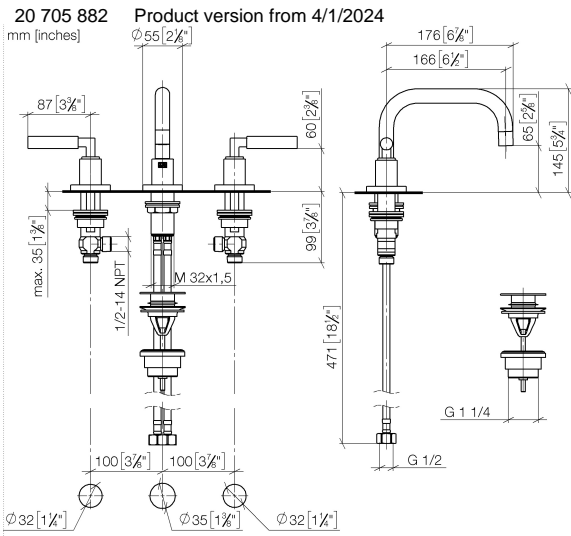

Flow rate chart

Codes & Standards

DIN 4109

Executive Order
no. 1007

ISO 3822

Scottish Water
Byelaws

UK Water Supply
Regulations

Ü-Zeichen