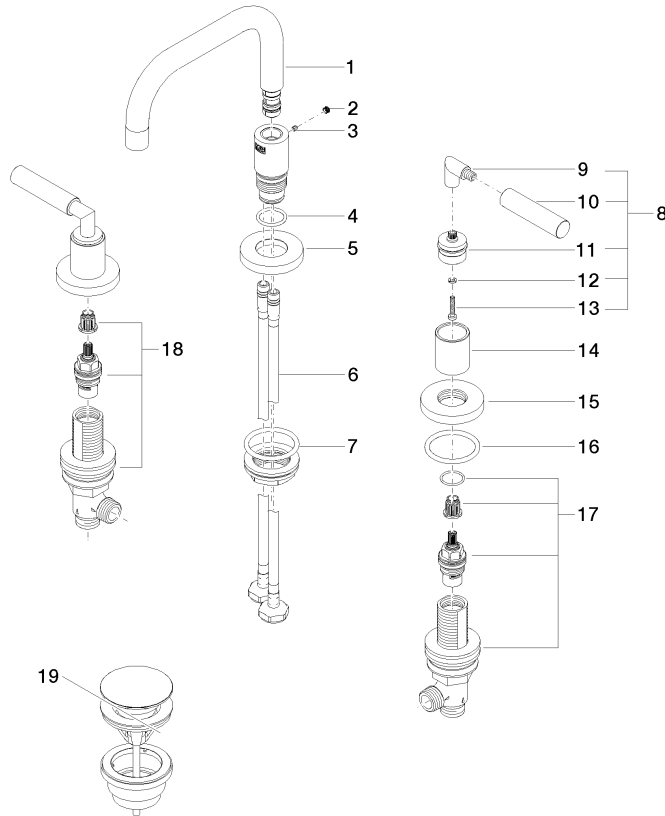

**TARA Three-hole basin mixer with pop-up waste - Brushed Champagne (22kt Gold)**

TARA

20 705 882 Product version from 4/1/2024

- 166mm projection
- pivotable spout 360°
- circular, air-enriched flow
- height of mixer 145 mm
- height up to aerator 65 mm
- hole diameter valve 32 mm
- hole diameter spout 35 mm
- rosette Ø 55 mm
- 2x screw-in M 10 x 1 pressure hose, leak-tested
- max. flow 5.7 l/min
- lead-free
- This product can help a building meet the requirements of Green Building Rating Systems, e.g. LEED®, BREEAM®, DGNB
- WRAS

TARA Three-hole basin mixer with pop-up waste - Brushed Champagne (22kt Gold)

TARA

---

20 705 882 Product version from 4/1/2024

Certificates

---

LGA\_38

GDV\_0400

WRAS\_2303

**TARA Three-hole basin mixer with pop-up waste - Brushed Champagne (22kt Gold)**

TARA

20 705 882 Product version from 4/1/2024

Parts for other finishes can be found here: [Chrome](#)

## Spare parts list

No.	Item Number	Name	Quantity used	Delivery time
1	90 28 22 370 00-46	spout	1	30
2	90 31 20 109 00 90	plug	1	2
3	09 31 11 099 90	pin	1	2
4	09 14 10 015 90	seal	1	2
5	09 28 10 140-46	ring	1	60
6	04 30 04 019 00 90	hose	2	2
7	04 23 10 009 02 90	fixing set	1	2
8	04 20 88 052 10-46	handle	2	60
9	04 18 20 022 00-46	angle	2	-
Spare part can no longer be ordered, please order the replacement item				
10	09 20 88 052-46	handle	2	30
11	90 12 12 219 00-46	base	2	30
12	90 30 11 029 00 90	disc	2	2
13	90 30 30 075 00 90	screw	2	2
14	09 21 02 140-46	sleeve	2	60
15	09 27 89 105-46	rosette	2	60
16	90 14 10 043 00 90	seal	2	2
17	90 17 11 040 50 90	side panel	1	2
18	90 17 11 040 51 90	side panel	1	2
19	10 125 970-46	Basin Waste with push fastening 1 1/4" - Brushed Champagne (22kt Gold)	1	30