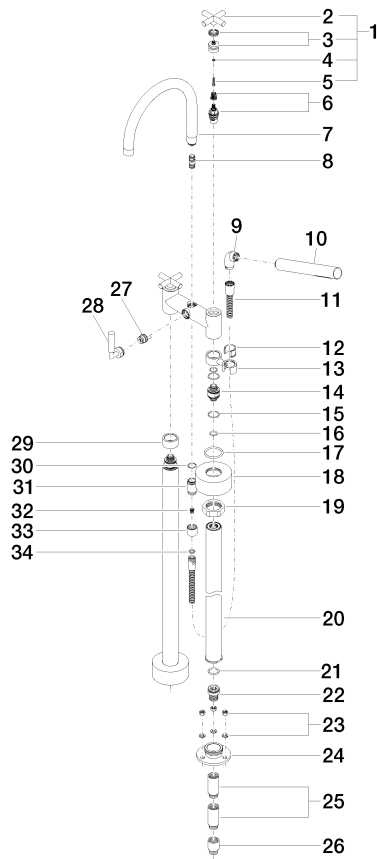

**TARA Two-hole bath mixer for free-standing assembly with hand shower set -
Brushed Platinum**

TARA

25 943 892

- 220mm projection
 - pivotable spout 180°
 - Hand shower: COMPACT RAIN, max. flow rate 6.8 l/min (at 3 bar)
 - spout: circular, air-enriched flow
 - hand shower with anti-scale system
 - rotary diverter for bath/shower
 - total height 920 mm
 - stand pipes height 628 mm
 - height up to aerator 765 mm
 - slide-on rosettes Ø 90 mm
 - gauge 150 mm
 - metal shower hose 1250mm with integrated anti-twist protection
 - pivotable shower holder on the right foot
 - max. flow 22 l/min at 3 bar flow pressure
 - WRAS 2212005
- Intrinsic protection against back flow.**

Required miscellaneous

- Concealed floor mounting -** 35 944 970 90
- max. recess depth 160 mm
 - min. recess depth 80 mm

**TARA Two-hole bath mixer for free-standing assembly with hand shower set -
Brushed Platinum**

Belgaqua_21-033-2 LGA_18

IAPMO_4976

WRAS_2212

25 943 892

Product version up to 5/27/2021

Product version from 5/27/2021

TARA Two-hole bath mixer for free-standing assembly with hand shower set -
Brushed Platinum

TARA

25 943 892

Spare parts list

Product version up to 5/27/2021

Product version from 5/27/2021

No.	Item Number	Name	Quantity used	Delivery time
	90 20 89 010 10-06	handle	63	10