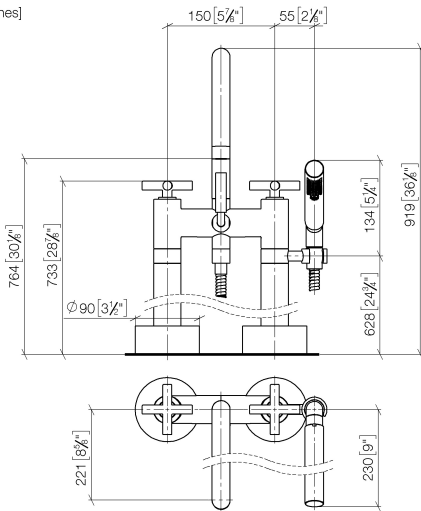

**TARA Two-hole bath mixer for free-standing assembly with hand shower set -
Brushed Platinum**

TARA

25 943 892

- 220mm projection
 - pivotable spout 180°
 - Hand shower: COMPACT RAIN, max. flow rate 6.8 l/min (at 3 bar)
 - spout: circular, air-enriched flow
 - hand shower with anti-scale system
 - rotary diverter for bath/shower
 - total height 920 mm
 - stand pipes height 628 mm
 - height up to aerator 765 mm
 - slide-on rosettes Ø 90 mm
 - gauge 150 mm
 - metal shower hose 1250mm with integrated anti-twist protection
 - pivotable shower holder on the right foot
 - max. flow 22 l/min at 3 bar flow pressure
 - WRAS 2212005
- Intrinsic protection against back flow.**

Required miscellaneous

- Concealed floor mounting -** 35 944 970 90
- max. recess depth 160 mm
 - min. recess depth 80 mm

**TARA Two-hole bath mixer for free-standing assembly with hand shower set -
Brushed Platinum**

TARA

25 943 892
mm [inches]

Flow rate chart

Codes & Standards

ASME A112.18.1

cUPC

DIN 4109

EN 1717

ISO 3822

Scottish Water
Byelaws

UK Water Supply
Regulations

Ü-Zeichen

TARA Two-hole bath mixer for free-standing assembly with hand shower set -
Brushed Platinum

TARA

25 943 892

Certificates