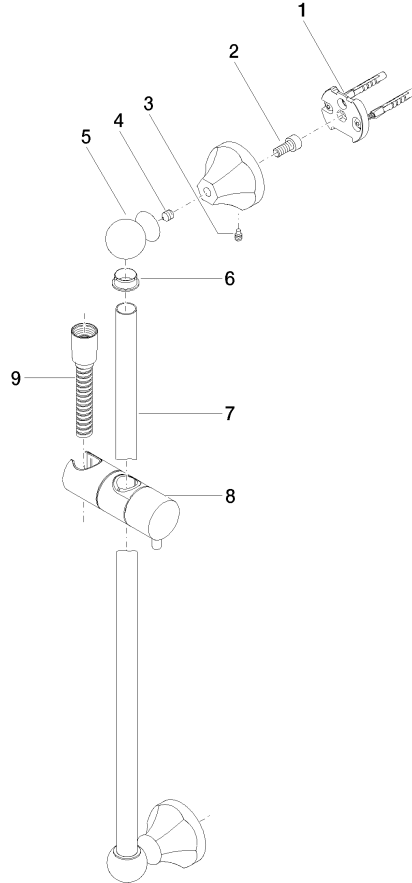

MADISON Shower set without hand shower - Brushed Platinum

26 413 370

- slide bar
- Pipe diameter 18 mm
- rosettes Ø 60 mm
- gauge 850 mm
- metal shower hose 1750mm with integrated anti-twist protection
- shower hose connector 1/2"
- WRAS

MADISON Hand shower - Brushed Platinum 28 002 978-06
 •Three settings: COMPACT RAIN, COMPACT SOFT FLOW, COMPACT AQUAPRESSURE FLOW, max. flow rate l/min (at 3 bar)
 •spray head Ø 95mm
 •Hand shower see page {PAGE}

Required miscellaneous

MADISON Metal hand shower with porcelain insert (white) FlowReduce - Brushed Platinum 28 002 970-06 0010

Required miscellaneous

MADISON Hand shower FlowReduce - Brushed Platinum 28 002 978-06 0010
 •Three settings: COMPACT RAIN, COMPACT SOFT FLOW, COMPACT AQUAPRESSURE FLOW, max. flow rate l/min (at 3 bar)
 •spray head Ø 95mm
 •Hand shower see page {PAGE}

WRAS_2009

IAPMO_4976

MADISON Shower set without hand shower - Brushed Platinum

26 413 370

Spare parts list

No.	Item Number	Name	Quantity used	Delivery time
1	05 17 97 507 00 90	fixing set	2	2
2	09 30 30 048 90	screw	2	2
3	09 31 11 140 90	pin	2	60
4	09 31 11 002 90	pin	2	2
5	09 21 40 020-06	connection	2	60
6	09 18 40 009 90	sleeve	2	2
7	08 28 22 596-06	pipe	1	60
8	12 580 970-06	Slide unit - Brushed Platinum	1	10
9	28 204 970-06	Metal shower hose 1/2" x 1/2" x 1750 mm - Brushed Platinum	1	2