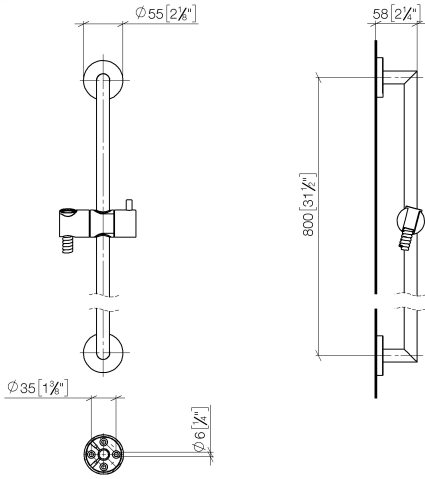

26 413 625

Fits: TARA, META

- slide bar
- Pipe diameter 18 mm
- rosette Ø 55 mm
- gauge 800 mm
- metal shower hose 1750mm with integrated anti-twist protection
- shower hose connector 3/8"
- WRAS 2009048

	SERIES-VARIOUS Hand shower - Chrome	28 027 979-00 0010
---	--	-----------------------

26 413 625

mm [inches]

Codes & Standards

ASME A112.18.1

cUPC

Scottish Water
Byelaws

UK Water Supply
Regulations