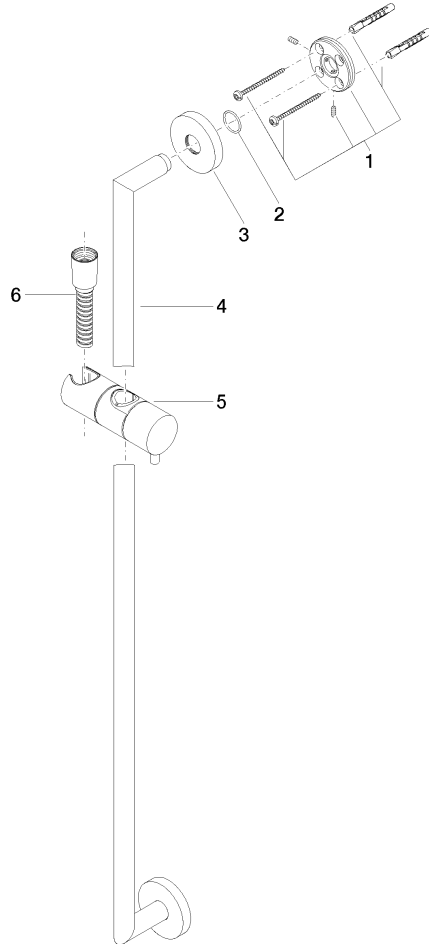

26 413 625

Fits: TARA, META

- slide bar
- Pipe diameter 18 mm
- rosette Ø 55 mm
- gauge 800 mm
- metal shower hose 1750mm with integrated anti-twist protection
- shower hose connector 3/8"
- WRAS 2009048

	SERIES-VARIOUS Hand shower - Chrome	28 027 979-00 0010
---	--	-----------------------

26 413 625

mm [inches]

Codes & Standards

ASME A112.18.1

cUPC

Scottish Water
Byelaws

UK Water Supply
Regulations

XP P 41-280

Certificates

IAPMO_4976

WRAS_2009

ACS_20 ACC LY

26 413 625

Product version from 10/1/2023

Shower set without hand shower - Chrome

TARA

26 413 625

Spare parts list

Product version from 10/1/2023

No.	Item Number	Name	Quantity used	Delivery time
	05 17 62 500 00 90	fixing set	9	2