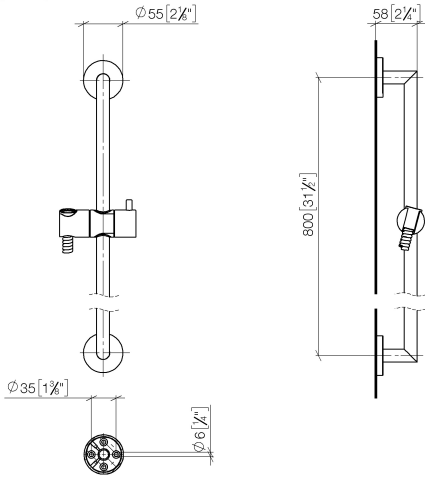

26 413 625

Fits: TARA, META

- slide bar
- Pipe diameter 18 mm
- rosette Ø 55 mm
- gauge 800 mm
- metal shower hose 1750mm with integrated anti-twist protection
- shower hose connector 3/8"
- WRAS 2009048

26 413 625

mm [inches]

26 413 625

Parts for other  
finishes can be found  
here: [Chrome](#)

## Shower set without hand shower - Dark Chrome

---

TARA

26 413 625