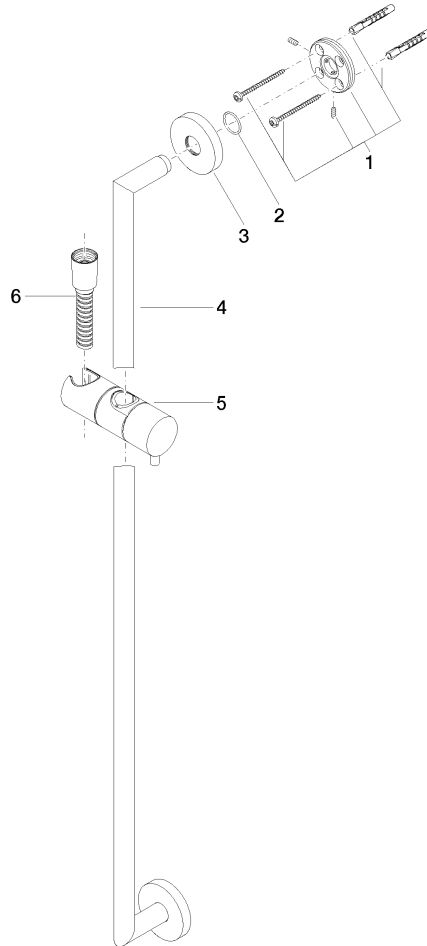

26 413 625

Fits: TARA, META

- slide bar
- Pipe diameter 18 mm
- rosette Ø 55 mm
- gauge 800 mm
- metal shower hose 1750mm with integrated anti-twist protection
- shower hose connector 3/8"
- WRAS 2009048

This article does not include a hand shower!

	Dark Chrome	26 413 625-19
	Chrome	26 413 625-00
	Brushed Platinum	26 413 625-06
	Platinum	26 413 625-08
	Light Gold	26 413 625-26
	Brushed Light Gold	26 413 625-27
	Brushed Durabronze (23kt Gold)	26 413 625-28
	Matte Black	26 413 625-33
	Brushed Bronze	26 413 625-42
	Brushed Champagne (22kt Gold)	26 413 625-46
	Champagne (22kt Gold)	26 413 625-47
	Brushed Chrome	26 413 625-93
	Brushed Dark Platinum	26 413 625-99

26 413 625

mm [inches]

26 413 625

Parts for other  
finishes can be found  
here: [Chrome](#)

## Shower set without hand shower - Dark Chrome

---

TARA

26 413 625