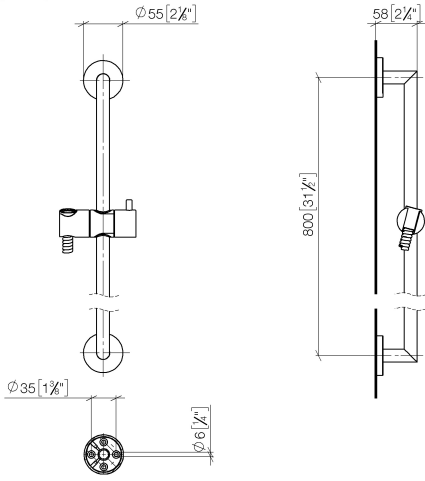

Shower set without hand shower - Brushed Light Gold

TARA

26 413 625

Fits: TARA, META

- slide bar
- Pipe diameter 18 mm
- rosette Ø 55 mm
- gauge 800 mm
- metal shower hose 1750mm with integrated anti-twist protection
- shower hose connector 3/8"
- WRAS 2009048

Required miscellaneous

	Concealed wall elbow - •min. recess depth 90 mm •max. recess depth 163 mm	35 085 970 90
--	--	---------------

Required miscellaneous

	Slide unit - Brushed Light Gold	12 580 970-27
--	--	---------------

26 413 625

mm [inches]

26 413 625

Product version from 10/1/2023

Shower set without hand shower - Brushed Light Gold

TARA

26 413 625

Spare parts list

Product version from 10/1/2023

No.	Item Number	Name	Quantity used	Delivery time
	05 17 62 500 00 90	fixing set	9	2