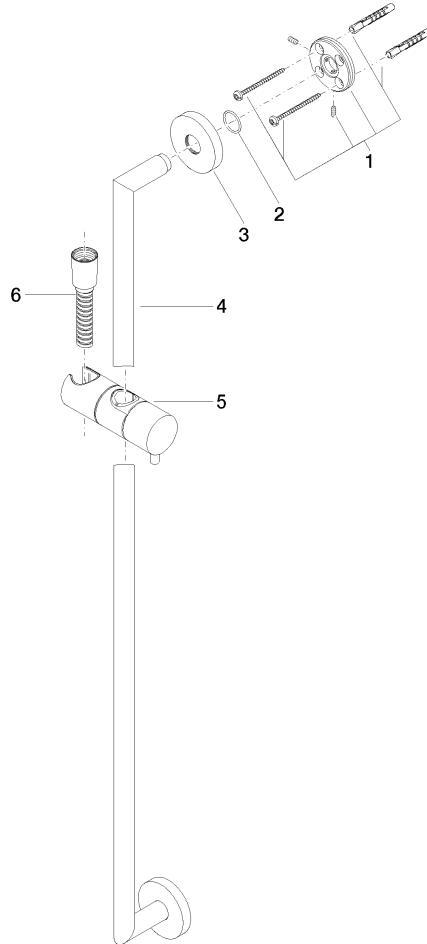

Shower set without hand shower - Brushed Light Gold

TARA

26 413 625

Fits: TARA, META

- slide bar
- Pipe diameter 18 mm
- rosette Ø 55 mm
- gauge 800 mm
- metal shower hose 1750mm with integrated anti-twist protection
- shower hose connector 3/8"
- WRAS 2009048

Required miscellaneous

	Concealed wall elbow - •min. recess depth 90 mm •max. recess depth 163 mm	35 085 970 90
--	--	---------------

Required miscellaneous

	Slide unit - Brushed Light Gold	12 580 970-27
--	--	---------------

Required miscellaneous

	Wall elbow - Brushed Light Gold	28 450 625-27
--	--	---------------

Required miscellaneous

	Hand shower FlowReduce - Brushed Light Gold	28 018 979-27 0010
--	--	-----------------------

26 413 625

mm [inches]

26 413 625

Product version from 10/1/2023

Shower set without hand shower - Brushed Light Gold

TARA

26 413 625

Spare parts list