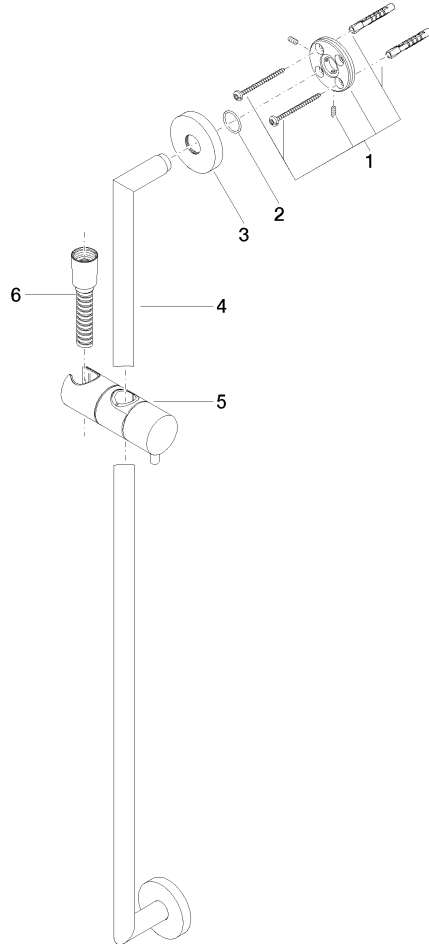

Shower set without hand shower - Brushed Durabronz (23kt Gold)

TARA

26 413 625

Fits: TARA, META

- slide bar
- Pipe diameter 18 mm
- rosette Ø 55 mm
- gauge 800 mm
- metal shower hose 1750mm with integrated anti-twist protection
- shower hose connector 3/8"
- WRAS 2009048

Required miscellaneous

	SERIES-VARIOUS Hand shower - Brushed Durabron (23kt Gold)	28 025 979-28 0010
---	--	-----------------------

26 413 625

mm [inches]

Codes & Standards

Scottish Water
Byelaws

UK Water Supply
Regulations

XP P 41-280

Certificates

WRAS_2009

ACS_20 ACC LY

26 413 625

Product version from 10/1/2023

Shower set without hand shower - Brushed Durabross (23kt Gold)

TARA

26 413 625

Spare parts list

Product version from 10/1/2023

No.	Item Number	Name	Quantity used	Delivery time
	05 17 62 500 00 90	fixing set	9	2