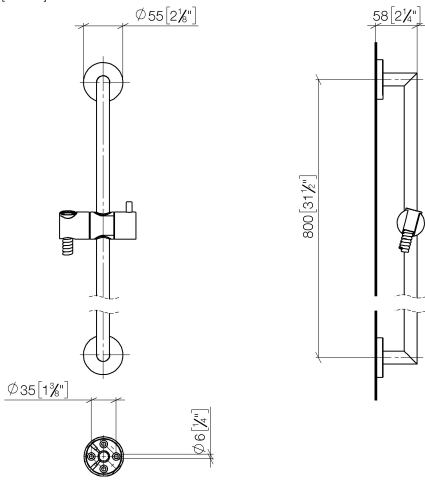

Shower set without hand shower - Brushed Durabronz (23kt Gold)

TARA

26 413 625

Fits: TARA, META

- slide bar
- Pipe diameter 18 mm
- rosette Ø 55 mm
- gauge 800 mm
- metal shower hose 1750mm with integrated anti-twist protection
- shower hose connector 3/8"
- WRAS 2009048

Required miscellaneous

	SERIES-VARIOUS Hand shower - Brushed Durabron (23kt Gold)	28 025 979-28 0010
---	--	-----------------------

26 413 625

mm [inches]

Codes & Standards

Scottish Water
Byelaws

UK Water Supply
Regulations