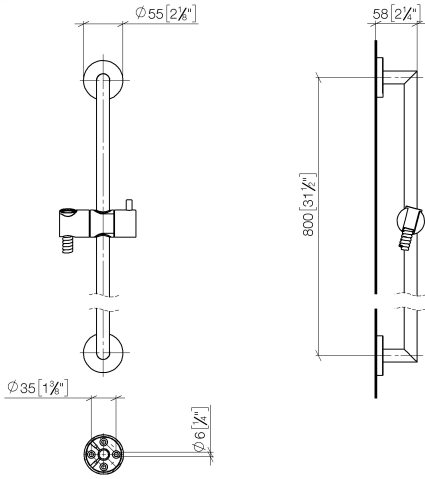

Shower set without hand shower - Matte Black

TARA

26 413 625

Fits: TARA, META

- slide bar
- Pipe diameter 18 mm
- rosette Ø 55 mm
- gauge 800 mm
- metal shower hose 1750mm with integrated anti-twist protection
- shower hose connector 3/8"
- WRAS 2009048

Required miscellaneous

	SERIES-VARIOUS Hand shower FlowReduce - Matte Black	28 025 979-33 0010
---	--	-----------------------

26 413 625

mm [inches]

Codes & Standards

ASME A112.18.1

cUPC

Scottish Water
Byelaws