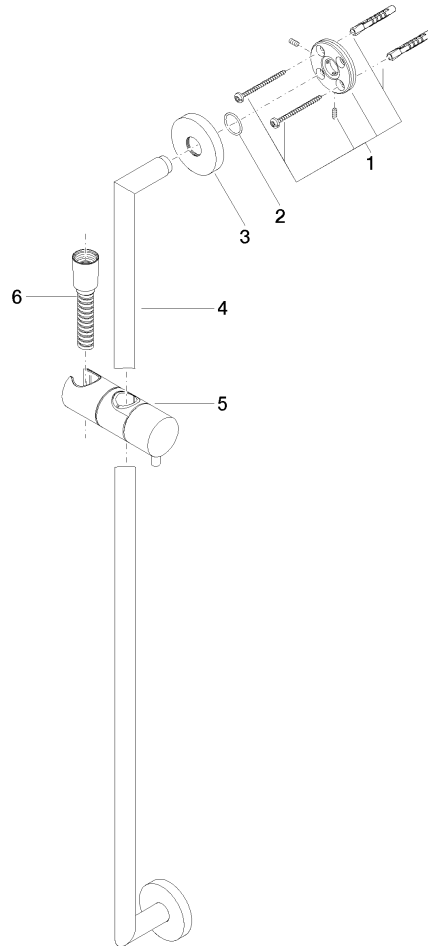

Shower set without hand shower - Matte Black

TARA

26 413 625

Fits: TARA, META

- slide bar
- Pipe diameter 18 mm
- rosette Ø 55 mm
- gauge 800 mm
- metal shower hose 1750mm with integrated anti-twist protection
- shower hose connector 3/8"
- WRAS 2009048

Required miscellaneous

	SERIES-VARIOUS Hand shower FlowReduce - Matte Black	28 025 979-33 0010
---	--	-----------------------

26 413 625

mm [inches]

Codes & Standards

ASME A112.18.1

cUPC

Scottish Water
Byelaws

Shower set without hand shower - Matte Black

TARA

26 413 625

Spare parts list

Product version from 10/1/2023

No.	Item Number	Name	Quantity used	Delivery time
	05 17 62 500 00 90	fixing set	9	2