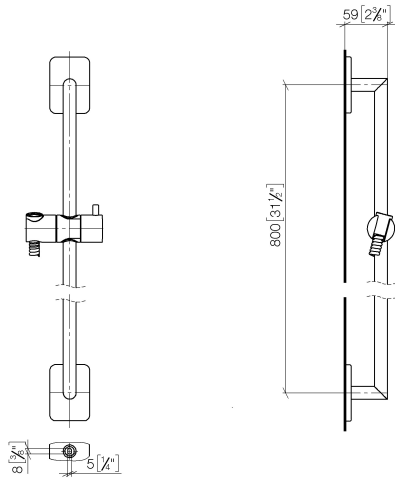

26 413 710

- slide bar
- rosette 78 x 55 mm
- gauge 800 mm
- metal shower hose 1750mm with integrated anti-twist protection
- shower hose connector 3/8"
- Pipe diameter 18 mm
- WRAS

This article does not include a hand shower!

26 413 710

mm [inches]

**Codes & Standards**

Scottish Water  
Byelaws

UK Water Supply  
Regulations

XP P 41-280

**Certificates**

WRAS\_2009

### Spare parts list

No.	Item Number	Name	Quantity used	Delivery time
1	05 30 31 025 00 90	fixing set	2	2
2	09 27 71 005-06	rosette	2	60
3	09 31 11 013 90	pin	2	2
4	05 28 22 590 01-06	bar	1	10
5	12 580 970-06	Slide unit - Brushed Platinum	1	10
6	28 322 970-06	Metal shower hose 1/2" x 3/8" x 1750 mm - Brushed Platinum	1	2