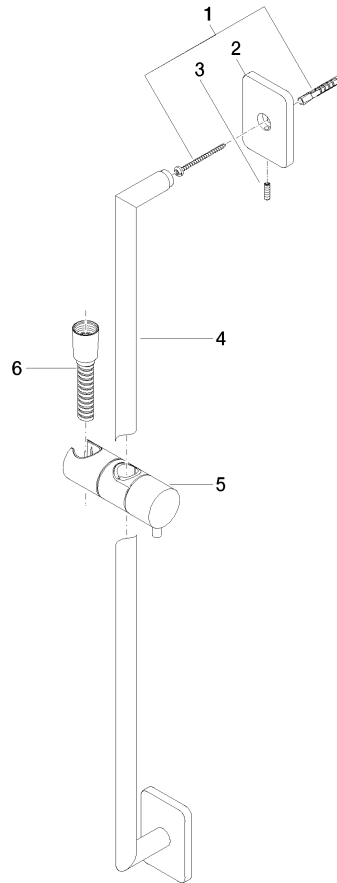

26 413 710

- slide bar
- rosette 78 x 55 mm
- gauge 800 mm
- metal shower hose 1750mm with integrated anti-twist protection
- shower hose connector 3/8"
- Pipe diameter 18 mm
- WRAS

This article does not include a hand shower!

26 413 710

mm [inches]

**Codes & Standards**

Scottish Water  
Byelaws

UK Water Supply  
Regulations

XP P 41-280

**Certificates**

WRAS\_2009

### Spare parts list

No.	Item Number	Name	Quantity used	Delivery time
1	05 30 31 025 00 90	fixing set	2	2
2	09 27 71 005-06	rosette	2	60
3	09 31 11 013 90	pin	2	2
4	05 28 22 590 01-06	bar	1	10
5	12 580 970-06	Slide unit - Brushed Platinum	1	10
6	28 322 970-06	Metal shower hose 1/2" x 3/8" x 1750 mm - Brushed Platinum	1	2