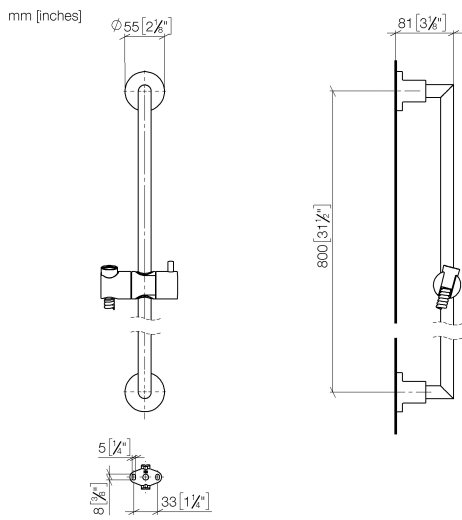

26 413 892 Product version from 4/1/2024

Codes & Standards

Scottish Water Byelaws	UK Water Supply Regulations	XP P 41-280

Certificates

WRAS_2009	ACS_20 ACC LY