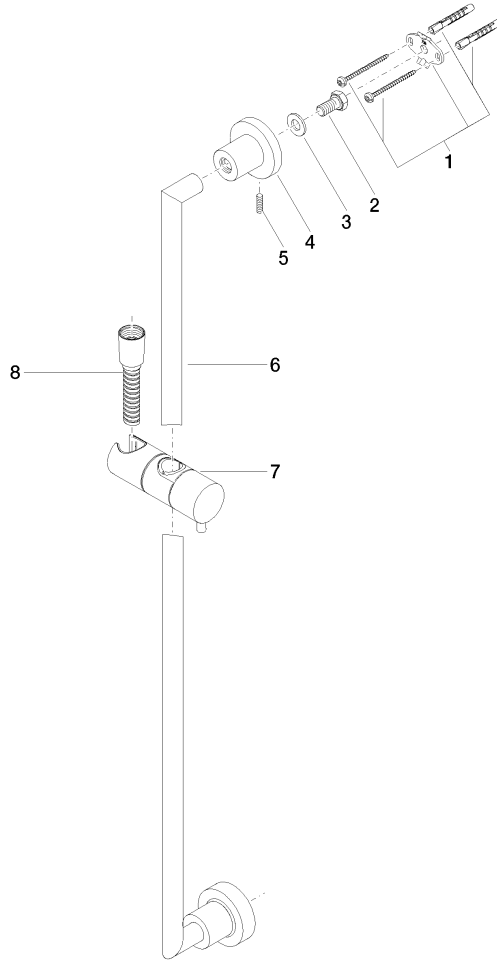

26 413 892 Product version from 4/1/2024

- slide bar
- Pipe diameter 18 mm
- rosettes Ø 55 mm
- gauge 800 mm
- metal shower hose 1750mm with integrated anti-twist protection
- shower hose connector 3/8"
- WRAS

Required miscellaneous

	<b>SERIES-VARIOUS Hand shower - Brushed Platinum</b>	28 029 979-06
---	--	---------------

26 413 892 Product version from 4/1/2024

Codes & Standards

Scottish Water Byelaws	UK Water Supply Regulations	XP P 41-280
---------------------------	--------------------------------	-------------

Certificates

WRAS_2009	ACS_20 ACC LY
-----------	---------------

Spare parts list

No.	Item Number	Name	Quantity used	Delivery time
1	05 17 20 739 00 90	fixing set	2	2
2	09 30 30 071 90	screw	2	2
3	09 30 11 046 90	disc	2	2
4	08 17 89 505-06	holder	2	10
5	04 31 11 113 00 90	pin	2	2
6	05 28 22 590 00-06	bar	1	10
7	12 580 970-06	Slide unit - Brushed Platinum	1	10
8	28 322 970-06	Metal shower hose 1/2" x 3/8" x 1750 mm - Brushed Platinum	1	2