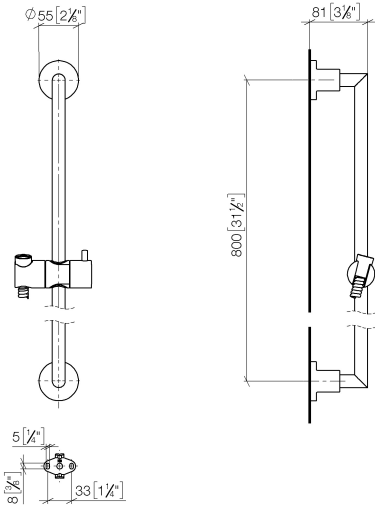

26 413 892

- slide bar
- Pipe diameter 18 mm
- rosettes Ø 55 mm
- gauge 800 mm
- metal shower hose 1750mm with integrated anti-twist protection
- shower hose connector 3/8"
- WRAS 2009048

This article does not include a hand shower!

	Dark Chrome	26 413 892-19
	Chrome	26 413 892-00
	Brushed Platinum	26 413 892-06
	Platinum	26 413 892-08
	Brushed Durabronze (23kt Gold)	26 413 892-28
	Matte Black	26 413 892-33
	Brushed Bronze	26 413 892-42
	Brushed Champagne (22kt Gold)	26 413 892-46
	Champagne (22kt Gold)	26 413 892-47
	Brushed Chrome	26 413 892-93
	Brushed Dark Platinum	26 413 892-99

26 413 892

mm [inches]

26 413 892

Parts for other
finishes can be found
here: [Chrome](#)

Spare parts list