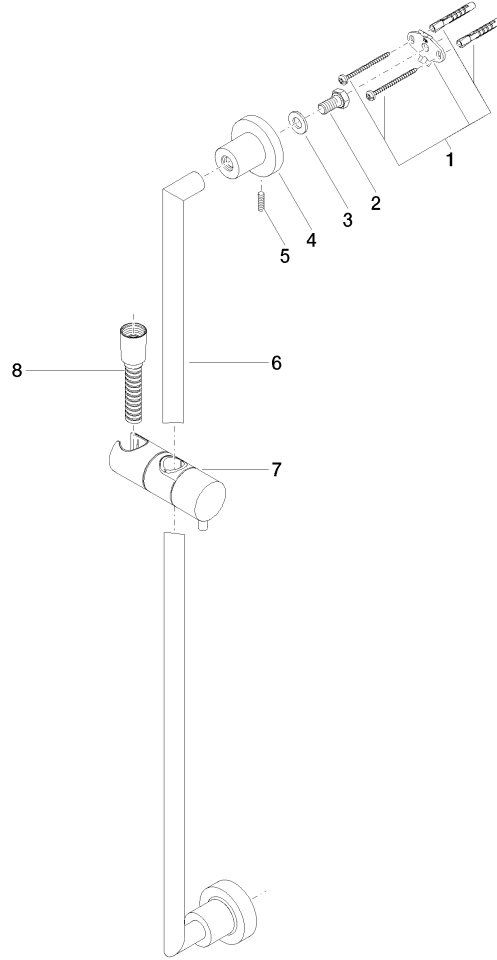

TARA Shower set without hand shower - Brushed Bronze

TARA

26 413 892

- slide bar
- Pipe diameter 18 mm
- rosettes Ø 55 mm
- gauge 800 mm
- metal shower hose 1750mm with integrated anti-twist protection
- shower hose connector 3/8"
- WRAS 2009048

This article does not include a hand shower!

	Brushed Bronze	26 413 892-42
	Chrome	26 413 892-00
	Brushed Platinum	26 413 892-06
	Platinum	26 413 892-08
	Dark Chrome	26 413 892-19
	Brushed Durabronze (23kt Gold)	26 413 892-28
	Matte Black	26 413 892-33
	Brushed Champagne (22kt Gold)	26 413 892-46
	Champagne (22kt Gold)	26 413 892-47
	Brushed Chrome	26 413 892-93
	Brushed Dark Platinum	26 413 892-99

26 413 892

mm [inches]

26 413 892

Product version from 4/1/2024

Parts for other finishes can be found here: [Chrome](#)

TARA Shower set without hand shower - Brushed Bronze

TARA

26 413 892

Spare parts list

Product version from 4/1/2024

No.	Item Number	Name	Quantity used	Delivery time
	05 17 20 739 00 90	fixing set	13	2