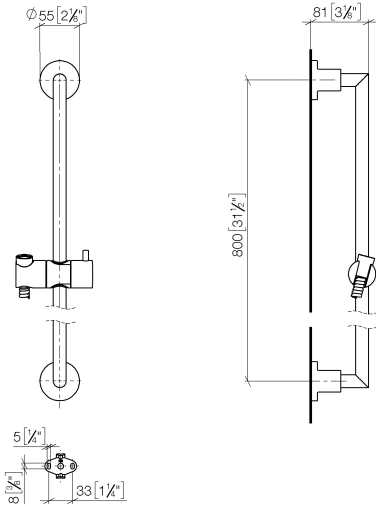

TARA Shower set without hand shower - Brushed Bronze

TARA

26 413 892

- slide bar
- Pipe diameter 18 mm
- rosettes Ø 55 mm
- gauge 800 mm
- metal shower hose 1750mm with integrated anti-twist protection
- shower hose connector 3/8"
- WRAS 2009048

This article does not include a hand shower!

	Brushed Bronze	26 413 892-42
	Chrome	26 413 892-00
	Brushed Platinum	26 413 892-06
	Platinum	26 413 892-08
	Dark Chrome	26 413 892-19
	Brushed Durabronze (23kt Gold)	26 413 892-28
	Matte Black	26 413 892-33
	Brushed Champagne (22kt Gold)	26 413 892-46
	Champagne (22kt Gold)	26 413 892-47
	Brushed Chrome	26 413 892-93
	Brushed Dark Platinum	26 413 892-99

26 413 892

mm [inches]

26 413 892

Product version from 4/1/2024

Parts for other finishes can be found here: [Chrome](#)

TARA Shower set without hand shower - Brushed Bronze

TARA

26 413 892

Spare parts list

Product version from 4/1/2024

No.	Item Number	Name	Quantity used	Delivery time
	05 17 20 739 00 90	fixing set	13	2