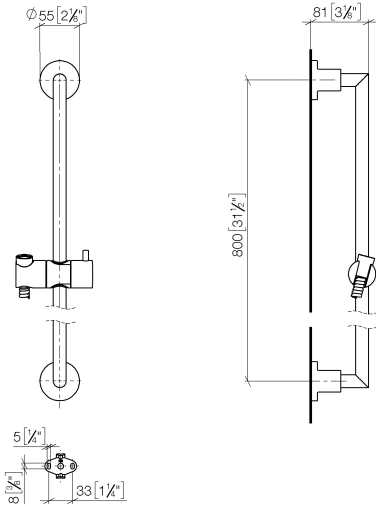

26 413 892

- slide bar
- Pipe diameter 18 mm
- rosettes Ø 55 mm
- gauge 800 mm
- metal shower hose 1750mm with integrated anti-twist protection
- shower hose connector 3/8"
- WRAS 2009048

This article does not include a hand shower!

	Brushed Champagne (22kt Gold)	26 413 892-46
	Chrome	26 413 892-00
	Brushed Platinum	26 413 892-06
	Platinum	26 413 892-08
	Dark Chrome	26 413 892-19
	Brushed Durabronze (23kt Gold)	26 413 892-28
	Matte Black	26 413 892-33
	Brushed Bronze	26 413 892-42
	Champagne (22kt Gold)	26 413 892-47
	Brushed Chrome	26 413 892-93
	Brushed Dark Platinum	26 413 892-99

26 413 892

mm [inches]

26 413 892

**Product version from 4/1/2024**

Parts for other finishes can be found here: [Chrome](#)

TARA Shower set without hand shower - Brushed Champagne (22kt Gold)

TARA

26 413 892

**Spare parts list**

**Product version from 4/1/2024**

No.	Item Number	Name	Quantity used	Delivery time
	05 17 20 739 00 90	fixing set	13	2