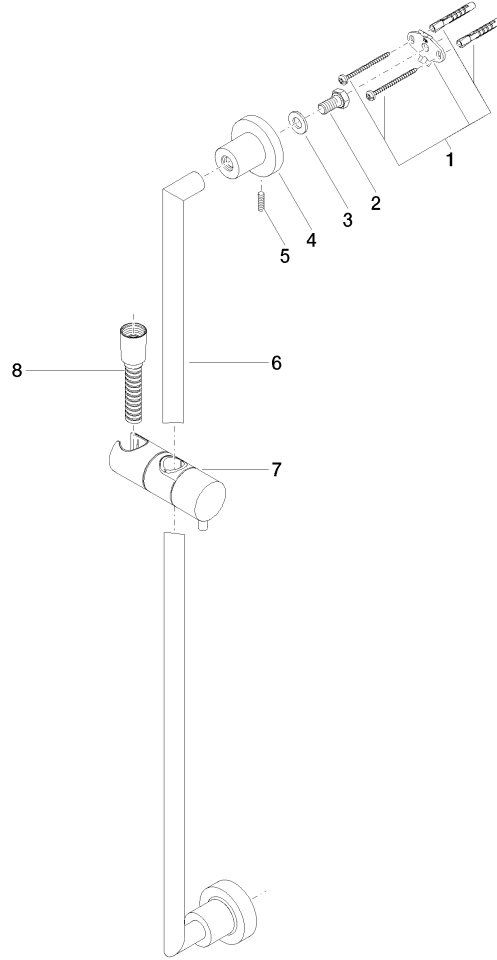

26 413 892

- slide bar
- Pipe diameter 18 mm
- rosettes Ø 55 mm
- gauge 800 mm
- metal shower hose 1750mm with integrated anti-twist protection
- shower hose connector 3/8"
- WRAS 2009048

This article does not include a hand shower!

	Brushed Champagne (22kt Gold)	26 413 892-46
	Chrome	26 413 892-00
	Brushed Platinum	26 413 892-06
	Platinum	26 413 892-08
	Dark Chrome	26 413 892-19
	Brushed Durabronze (23kt Gold)	26 413 892-28
	Matte Black	26 413 892-33
	Brushed Bronze	26 413 892-42
	Champagne (22kt Gold)	26 413 892-47
	Brushed Chrome	26 413 892-93
	Brushed Dark Platinum	26 413 892-99

26 413 892

mm [inches]

26 413 892

**Product version from 4/1/2024**

Parts for other finishes can be found here: [Chrome](#)

TARA Shower set without hand shower - Brushed Champagne (22kt Gold)

TARA

26 413 892

**Spare parts list**

**Product version from 4/1/2024**

No.	Item Number	Name	Quantity used	Delivery time
	05 17 20 739 00 90	fixing set	13	2