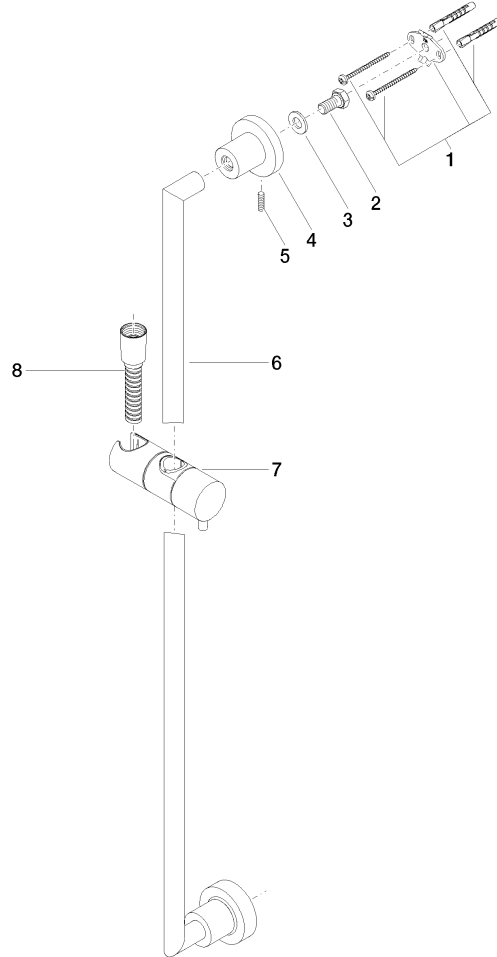

26 413 892

- slide bar
- Pipe diameter 18 mm
- rosettes Ø 55 mm
- gauge 800 mm
- metal shower hose 1750mm with integrated anti-twist protection
- shower hose connector 3/8"
- WRAS 2009048

This article does not include a hand shower!

26 413 892

mm [inches]

26 413 892

**Product version from 4/1/2024**

Parts for other finishes can be found here: [Chrome](#)

TARA Shower set without hand shower - Champagne (22kt Gold)

TARA

26 413 892

**Spare parts list**

**Product version from 4/1/2024**

No.	Item Number	Name	Quantity used	Delivery time
	05 17 20 739 00 90	fixing set	13	2