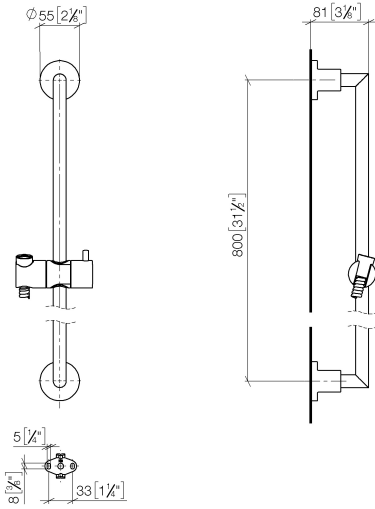

26 413 892

- slide bar
- Pipe diameter 18 mm
- rosettes Ø 55 mm
- gauge 800 mm
- metal shower hose 1750mm with integrated anti-twist protection
- shower hose connector 3/8"
- WRAS 2009048

This article does not include a hand shower!

	Champagne (22kt Gold)	26 413 892-47
	Chrome	26 413 892-00
	Brushed Platinum	26 413 892-06
	Platinum	26 413 892-08
	Dark Chrome	26 413 892-19
	Brushed Durabronze (23kt Gold)	26 413 892-28
	Matte Black	26 413 892-33
	Brushed Bronze	26 413 892-42
	Brushed Champagne (22kt Gold)	26 413 892-46
	Brushed Chrome	26 413 892-93
	Brushed Dark Platinum	26 413 892-99

26 413 892

mm [inches]

26 413 892

**Product version from 4/1/2024**

Parts for other finishes can be found here: [Chrome](#)

TARA Shower set without hand shower - Champagne (22kt Gold)

TARA

26 413 892

**Spare parts list**

**Product version from 4/1/2024**

No.	Item Number	Name	Quantity used	Delivery time
	05 17 20 739 00 90	fixing set	13	2