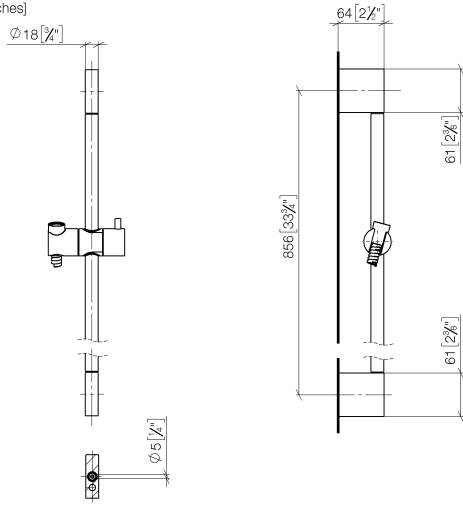

Shower set without hand shower - Chrome

IMO

26 413 979

Fits: IMO, LULU, MEM, TARA, CL.1, LISSÉ,
VAIA, META, CYO

- slide bar
- Pipe diameter 18 mm
- gauge 853 mm
- metal shower hose 1750mm with integrated anti-twist protection
- shower hose connector 3/8"
- WRAS 2009048

26 413 979

mm [inches]

Codes & Standards

ASME A112.18.1

cUPC

Scottish Water
Byelaws

UK Water Supply
Regulations

XP P 41-280