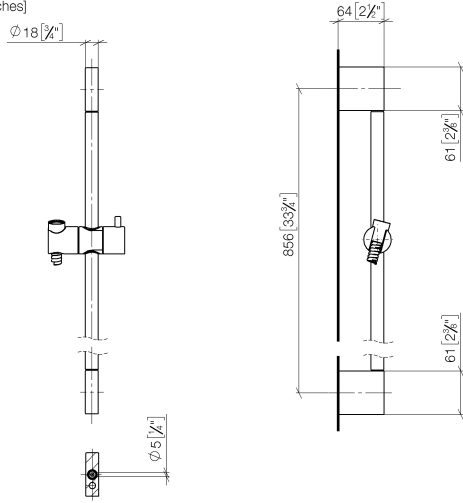

26 413 979

Fits: IMO, LULU, MEM, TARA, CL.1, LISSÉ,
VAIA, META, CYO

- slide bar
- Pipe diameter 18 mm
- gauge 853 mm
- metal shower hose 1750mm with integrated anti-twist protection
- shower hose connector 3/8"
- WRAS 2009048

26 413 979

mm [inches]

Codes & Standards

ASME A112.18.1

cUPC

Scottish Water
Byelaws

UK Water Supply
Regulations

XP P 41-280