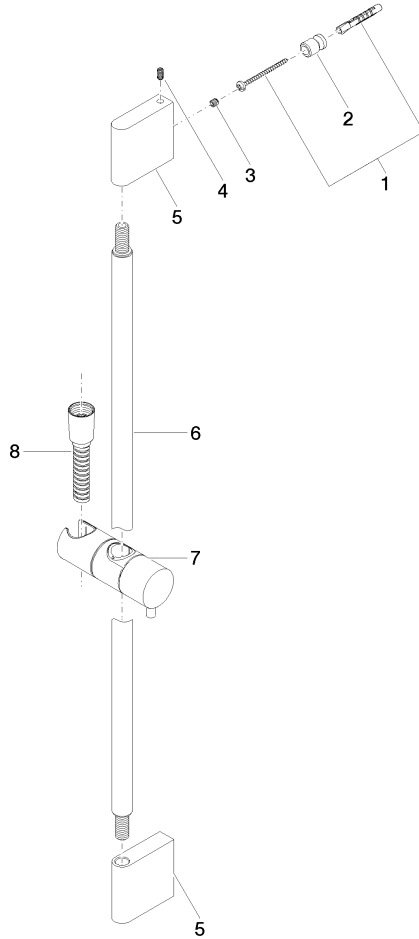

26 413 979

Parts for other
finishes can be found
here: [Chrome](#)