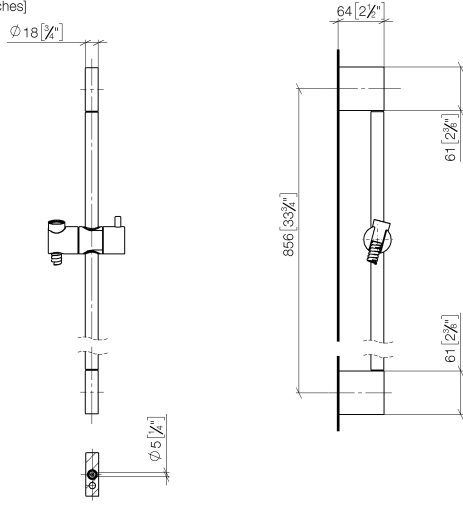

**Shower set without hand shower - Dark Chrome**

IMO

26 413 979

Fits: IMO, LULU, MEM, TARA, CL.1, LISSÉ, VAIA, META, CYO

- slide bar
- Pipe diameter 18 mm
- gauge 853 mm
- metal shower hose 1750mm with integrated anti-twist protection
- shower hose connector 3/8"
- WRAS 2009048

**Recommended miscellaneous**

**Wall elbow - Dark Chrome**

28 450 980-19

**Recommended miscellaneous**

**LISSÉ Wall elbow - Dark Chrome**

28 450 845-19

26 413 979

mm [inches]