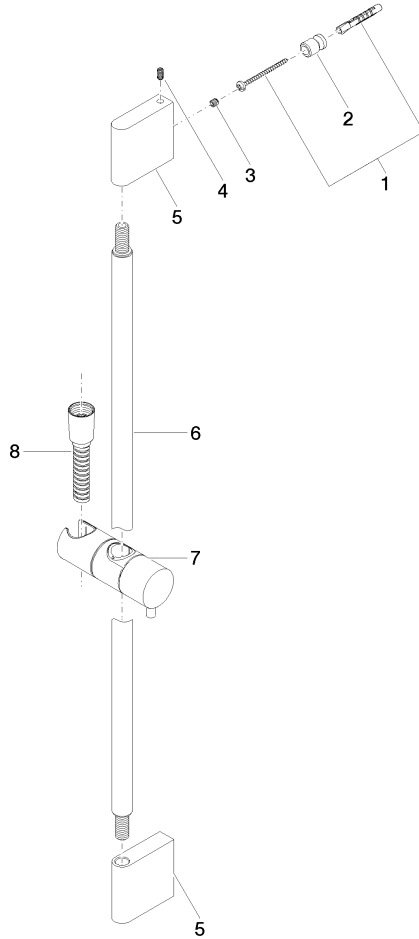

Shower set without hand shower -

IMO

26 413 979

Fits: IMO, LULU, MEM, TARA, CL.1, LISSÉ,
VAIA, META, CYO

- slide bar
- Pipe diameter 18 mm
- gauge 853 mm
- metal shower hose 1750mm with integrated anti-twist protection
- shower hose connector 3/8"
- WRAS 2009048

This article does not include a hand shower!

26 413 979-43

	Chrome	26 413 979-00
	Brushed Platinum	26 413 979-06
	Platinum	26 413 979-08
	Dark Chrome	26 413 979-19
	Light Gold	26 413 979-26
	Brushed Light Gold	26 413 979-27
	Brushed Durabronze (23kt Gold)	26 413 979-28
	Matte Black	26 413 979-33
		26 413 979-39
	Brushed Bronze	26 413 979-42
	Brushed Champagne (22kt Gold)	26 413 979-46
	Champagne (22kt Gold)	26 413 979-47
	Brushed Chrome	26 413 979-93
	Brushed Dark Platinum	26 413 979-99

26 413 979

mm [inches]

26 413 979

Parts for other
finishes can be found
here: [Chrome](#)

Shower set without hand shower -

IMO

26 413 979

Spare parts list