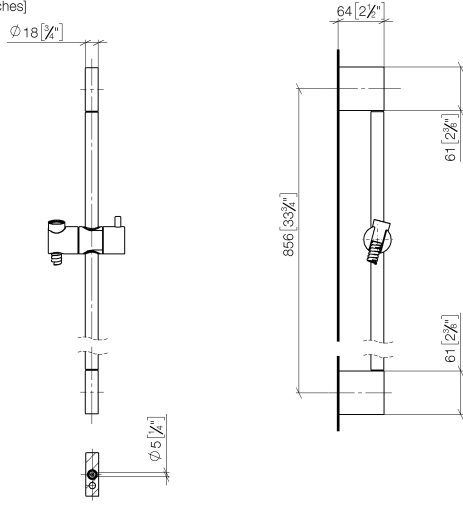

Shower set without hand shower -

IMO

26 413 979

Fits: IMO, LULU, MEM, TARA, CL.1, LISSÉ,
VAIA, META, CYO

- slide bar
- Pipe diameter 18 mm
- gauge 853 mm
- metal shower hose 1750mm with integrated anti-twist protection
- shower hose connector 3/8"
- WRAS 2009048

This article does not include a hand shower!

26 413 979-43

	Chrome	26 413 979-00
	Brushed Platinum	26 413 979-06
	Platinum	26 413 979-08
	Dark Chrome	26 413 979-19
	Light Gold	26 413 979-26
	Brushed Light Gold	26 413 979-27
	Brushed Durabronze (23kt Gold)	26 413 979-28
	Matte Black	26 413 979-33
		26 413 979-39
	Brushed Bronze	26 413 979-42
	Brushed Champagne (22kt Gold)	26 413 979-46
	Champagne (22kt Gold)	26 413 979-47
	Brushed Chrome	26 413 979-93
	Brushed Dark Platinum	26 413 979-99

26 413 979

mm [inches]

26 413 979

Parts for other
finishes can be found
here: [Chrome](#)

Shower set without hand shower -

IMO

26 413 979

Spare parts list