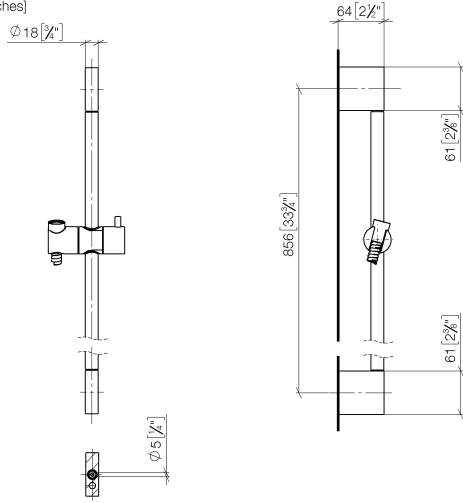

Shower set without hand shower - Brushed Dark Platinum

IMO

26 413 979

Fits: IMO, LULU, MEM, TARA, CL.1, LISSÉ,
VAIA, META, CYO

- slide bar
- Pipe diameter 18 mm
- gauge 853 mm
- metal shower hose 1750mm with integrated anti-twist protection
- shower hose connector 3/8"
- WRAS 2009048

	SERIES-VARIOUS Hand shower FlowReduce - Brushed Dark Platinum	28 025 979-99 0010
---	--	-----------------------

26 413 979

mm [inches]

Codes & Standards

ASME A112.18.1

cUPC

Scottish Water
Byelaws

UK Water Supply
Regulations