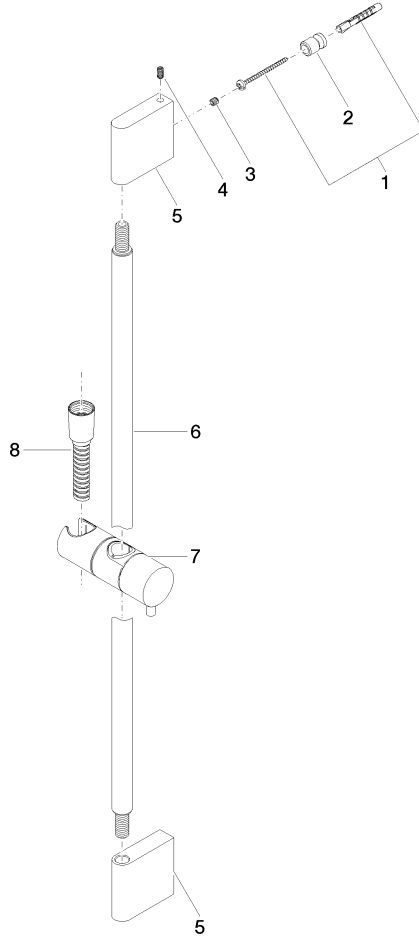

26 413 979

Product version from 10/1/2023