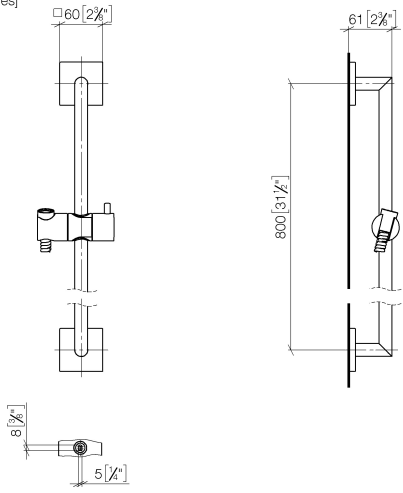

Shower set without hand shower - Brushed Light Gold

26 413 980 Product version from 6/1/2024

mm [inches]