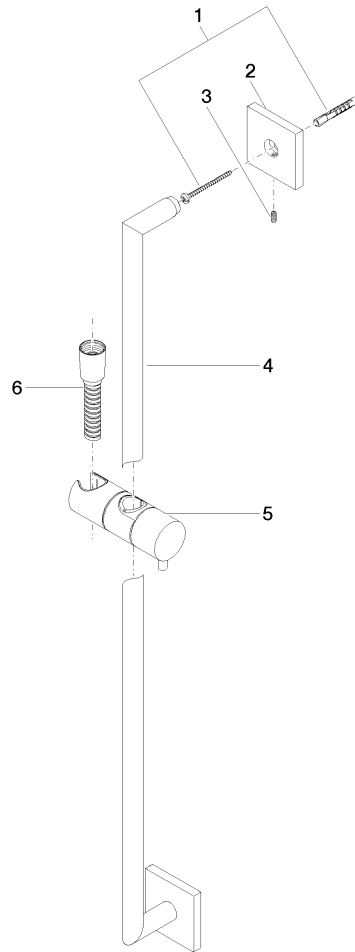

## Shower set without hand shower - Brushed Light Gold

26 413 980 Product version from 6/1/2024

- slide bar
- Pipe diameter 18 mm
- rosette 60 x 60 mm
- gauge 800 mm
- metal shower hose 1750mm with integrated anti-twist protection
- shower hose connector 3/8"
- WRAS

## Shower set without hand shower - Brushed Light Gold

26 413 980 Product version from 6/1/2024

mm [inches]

## Shower set without hand shower - Brushed Light Gold

26 413 980 Product version from 6/1/2024

### Spare parts list

No.	Item Number	Name	Quantity used	Delivery time
1	05 30 31 025 00 90	fixing set	2	2
2	08 17 98 507-27	holder	2	60
3	09 31 11 061 90	pin	2	2
4	05 28 22 590 01-27	bar	1	60
5	12 580 970-27	Slide unit - Brushed Light Gold	1	30
6	28 322 970-27	Metal shower hose 1/2" x 3/8" x 1750 mm - Brushed Light Gold	1	30