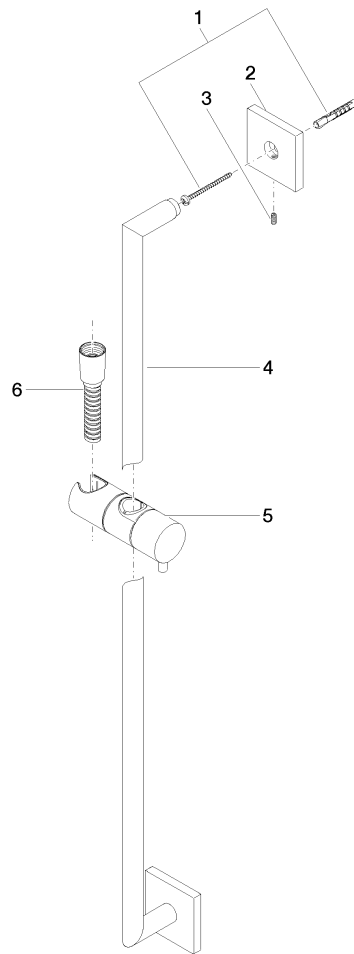

Shower set without hand shower - Brushed Champagne (22kt Gold)

IMO

26 413 980 Product version from 6/1/2024

Fits: IMO, MEM, CL.1, CYO

- slide bar
- Pipe diameter 18 mm
- rosette 60 x 60 mm
- gauge 800 mm
- metal shower hose 1750mm with integrated anti-twist protection
- shower hose connector 3/8"
- WRAS

This article does not include a hand shower!

	Brushed Champagne (22kt Gold)	26 413 980-46
	Chrome	26 413 980-00
	Brushed Platinum	26 413 980-06
	Platinum	26 413 980-08
	Dark Chrome	26 413 980-19
	Brushed Light Gold	26 413 980-27
	Brushed Durabrass (23kt Gold)	26 413 980-28
	Matte Black	26 413 980-33
	Champagne (22kt Gold)	26 413 980-47
	Brushed Chrome	26 413 980-93
	Brushed Dark Platinum	26 413 980-99

Shower set without hand shower - Brushed Champagne (22kt Gold)

26 413 980 Product version from 6/1/2024

mm [inches]

26 413 980 Product version from 6/1/2024

Parts for other finishes can be found here: [Chrome](#)

Spare parts list

No.	Item Number	Name	Quantity used	Delivery time
1	05 30 31 025 00 90	fixing set	2	2
2	08 17 98 507-46	holder	2	30
3	09 31 11 061 90	pin	2	2
4	05 28 22 590 01-46	bar	1	30
5	12 580 970-46	Slide unit - Brushed Champagne (22kt Gold)	1	30
6	28 322 970-46	Metal shower hose 1/2" x 3/8" x 1750 mm - Brushed Champagne (22kt Gold)	1	30