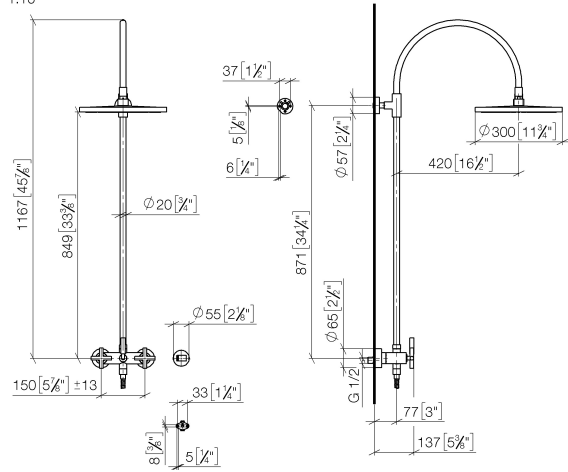

**TARA Showerpipe with shower mixer without hand shower 300 mm - Brushed Platinum**

TARA

26 622 892 Product version from 4/1/2024

- shower with fixed riser projection 420mm
- overhead shower: rain flow
- rain shower Ø 300 mm
- rain shower with anti-scale system
- max. rainshower flow 14 l/min
- Function from: 10 l/min
- rotary diverter for fixed-riser shower/hand shower
- height of fittings up to rain shower (bottom edge) 850mm
- height of fittings up to top edge of elbow 1167mm
- rosette for shower holder Ø 55mm
- rosette for wall mounting Ø 57mm
- rosette for shower mixer Ø 65mm
- gauge 150 mm - 13 mm
- 1500 mm metal shower hose
- 1/2" connection
- Pipe diameter 20 mm
- quick clearing

26 622 892 Product version from 4/1/2024

mm [inches]

1.10

**Flow rate chart**

**Codes & Standards**

DIN 4109

EN 1717

ISO 3822

**TARA Showerpipe with shower mixer without hand shower 300 mm - Brushed Platinum**

TARA

26 622 892 Product version from 4/1/2024

Parts for other finishes can be found here: [Chrome](#)

**Spare parts list**

No.	Item Number	Name	Quantity used	Delivery time
1	04 12 05 091 00-06	shower	1	10
2	09 23 01 039 90	sieve	1	2
3	09 24 03 177 20-06	adaptor	1	10
4	04 28 22 097 20-06	spout	1	10
5	90 14 10 011 00 90	seal	1	2
6	90 17 11 037 00-06	holder	1	10
7	90 28 22 096 00-06	pipe	1	10
8	04 17 10 020 01-06	fitting	1	10
9	90 14 20 026 00 90	seal	1	2
10	28 050 892-06	TARA Wall bracket - Brushed Platinum	1	10
11	28 304 970-06	Metal shower hose 1/2" x 3/8" x 1500 mm - Brushed Platinum	1	2