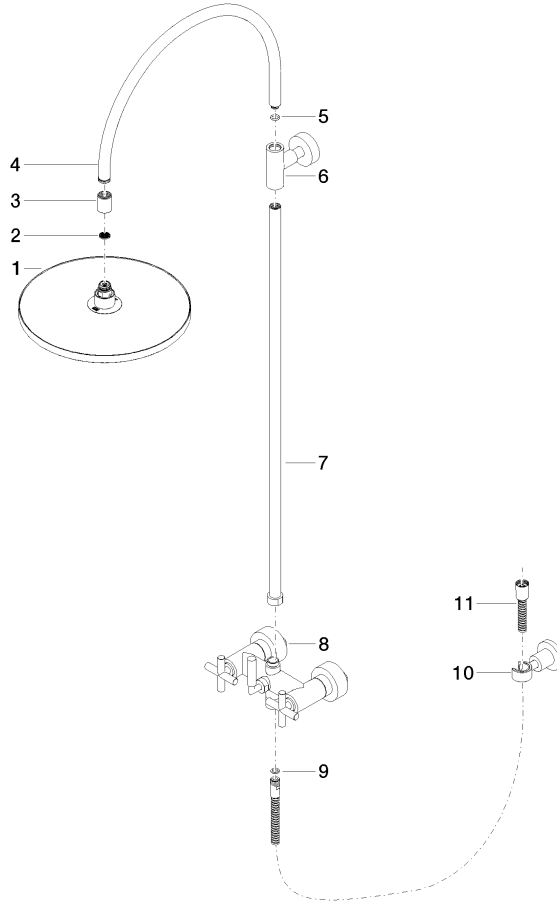

**TARA Showerpipe with shower mixer without hand shower 300 mm - Brushed Platinum**

TARA

26 622 892 Product version from 4/1/2024

- shower with fixed riser projection 420mm
- overhead shower: rain flow
- rain shower Ø 300 mm
- rain shower with anti-scale system
- max. rainshower flow 14 l/min
- Function from: 10 l/min
- rotary diverter for fixed-riser shower/hand shower
- height of fittings up to rain shower (bottom edge) 850mm
- height of fittings up to top edge of elbow 1167mm
- rosette for shower holder Ø 55mm
- rosette for wall mounting Ø 57mm
- rosette for shower mixer Ø 65mm
- gauge 150 mm - 13 mm
- 1500 mm metal shower hose
- 1/2" connection
- Pipe diameter 20 mm
- quick clearing

Ü-Zeichen

TARA Showerpipe with shower mixer without hand shower 300 mm - Brushed  
Platinum

---

TARA

26 622 892 Product version from 4/1/2024

Certificates

---

Belgaqua\_24-004-2 LGA\_38

**TARA Showerpipe with shower mixer without hand shower 300 mm - Brushed Platinum**

TARA

26 622 892 Product version from 4/1/2024

Parts for other finishes can be found here: [Chrome](#)

**Spare parts list**

No.	Item Number	Name	Quantity used	Delivery time
1	04 12 05 091 00-06	shower	1	10
2	09 23 01 039 90	sieve	1	2
3	09 24 03 177 20-06	adaptor	1	10
4	04 28 22 097 20-06	spout	1	10
5	90 14 10 011 00 90	seal	1	2
6	90 17 11 037 00-06	holder	1	10
7	90 28 22 096 00-06	pipe	1	10
8	04 17 10 020 01-06	fitting	1	10
9	90 14 20 026 00 90	seal	1	2
10	28 050 892-06	TARA Wall bracket - Brushed Platinum	1	10
11	28 304 970-06	Metal shower hose 1/2" x 3/8" x 1500 mm - Brushed Platinum	1	2