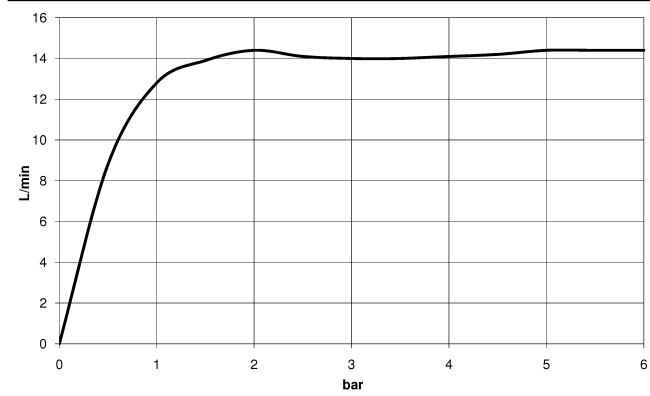

**TARA Showerpipe with shower mixer without hand shower 300 mm - Brushed Platinum**

TARA

26 622 892 Product version from 4/1/2024

- shower with fixed riser projection 420mm
- overhead shower: rain flow
- rain shower Ø 300 mm
- rain shower with anti-scale system
- max. rainshower flow 14 l/min
- Function from: 10 l/min
- rotary diverter for fixed-riser shower/hand shower
- height of fittings up to rain shower (bottom edge) 850mm
- height of fittings up to top edge of elbow 1167mm
- rosette for shower holder Ø 55mm
- rosette for wall mounting Ø 57mm
- rosette for shower mixer Ø 65mm
- gauge 150 mm - 13 mm
- 1500 mm metal shower hose
- 1/2" connection
- Pipe diameter 20 mm
- quick clearing

This article does not include a hand shower!

Intrinsic protection against back flow.

	Brushed Platinum	26 622 892-06
	Chrome	26 622 892-00
	Platinum	26 622 892-08
	Dark Chrome	26 622 892-19
	Brushed Durabronze (23kt Gold)	26 622 892-28
	Matte Black	26 622 892-33
	Brushed Bronze	26 622 892-42
	Brushed Champagne (22kt Gold)	26 622 892-46
	Champagne (22kt Gold)	26 622 892-47
	Brushed Chrome	26 622 892-93
	Brushed Dark Platinum	26 622 892-99

26 622 892 Product version from 4/1/2024

mm [inches]

1.10

**Flow rate chart**

**Codes & Standards**

DIN 4109

EN 1717

ISO 3822