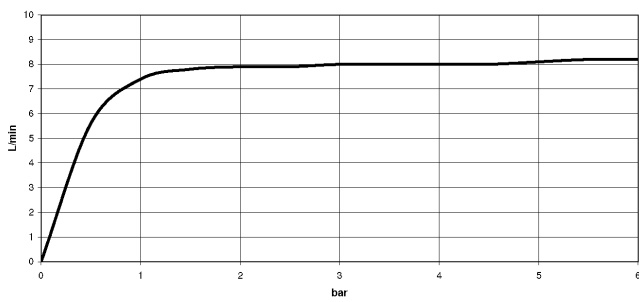

# TARA Showerpipe without hand shower FlowReduce 220 mm - Brushed Champagne (22kt Gold)

TARA

26 633 892 Product version from 4/1/2024

- shower with fixed riser projection 420mm
- overhead shower: rain flow
- rain shower Ø 220 mm
- rain shower with anti-scale system
- max. rainshower flow 7 l/min
- rotary diverter for fixed-riser shower/hand shower
- height of fittings up to rain shower (bottom edge) 1007mm
- height of fittings up to top edge of elbow 1167mm
- rosette for shower holder Ø 55mm
- rosette for wall mounting Ø 57mm
- rosette for shower mixer Ø 65mm
- gauge 150 mm - 13 mm
- 1500 mm metal shower hose
- 1/2" connection
- Pipe diameter 20 mm
- quick clearing
- This product can help a building meet the requirements of Green Building Rating Systems, e.g. LEED®, BREEAM®, DGNB
- WRAS

Flow rate chart

Codes & Standards

DIN 4109

ISO 3822

Scottish Water  
Byelaws

UK Water Supply  
Regulations

Ü-Zeichen

TARA Showerpipe without hand shower FlowReduce 220 mm - Brushed  
Champagne (22kt Gold)