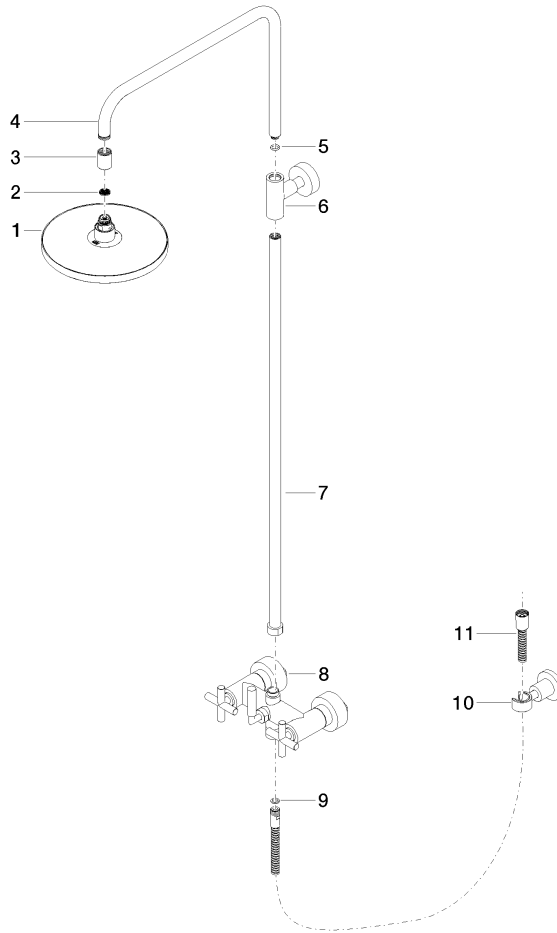

# TARA Showerpipe without hand shower FlowReduce 220 mm - Brushed Champagne (22kt Gold)

TARA

26 633 892 Product version from 4/1/2024

- shower with fixed riser projection 420mm
- overhead shower: rain flow
- rain shower Ø 220 mm
- rain shower with anti-scale system
- max. rainshower flow 7 l/min
- rotary diverter for fixed-riser shower/hand shower
- height of fittings up to rain shower (bottom edge) 1007mm
- height of fittings up to top edge of elbow 1167mm
- rosette for shower holder Ø 55mm
- rosette for wall mounting Ø 57mm
- rosette for shower mixer Ø 65mm
- gauge 150 mm - 13 mm
- 1500 mm metal shower hose
- 1/2" connection
- Pipe diameter 20 mm
- quick clearing
- This product can help a building meet the requirements of Green Building Rating Systems, e.g. LEED®, BREEAM®, DGNB
- WRAS

TARA

26 633 892 Product version from 4/1/2024

Parts for other finishes can be found here: [Chrome](#)

**Spare parts list**

| No. | Item Number        | Name  | Quantity used | Delivery time |
|-----|--------------------|---|---------------|---------------|
| 1   | 90 12 05 092 20-46 | shower  | 1             | 30            |
| 2   | 09 23 01 039 90    | sieve   | 1             | 2             |
| 3   | 09 24 03 177 20-46 | adaptor   | 1             | 30            |
| 4   | 04 28 22 101 20-46 | spout   | 1             | 30            |
| 5   | 90 14 10 011 00 90 | seal  | 1             | 2             |
| 6   | 90 17 11 037 00-46 | holder  | 1             | 30            |
| 7   | 90 28 22 096 00-46 | pipe  | 1             | 30            |
| 8   | 04 17 10 020 01-46 | fitting   | 1             | 30            |
| 9   | 90 14 20 026 00 90 | seal  | 1             | 2             |
| 10  | 28 050 892-46      | TARA Wall bracket - Brushed Champagne (22kt Gold)                       | 1             | 30            |
| 11  | 28 304 970-46      | Metal shower hose 1/2" x 3/8" x 1500 mm - Brushed Champagne (22kt Gold) | 1             | 30            |