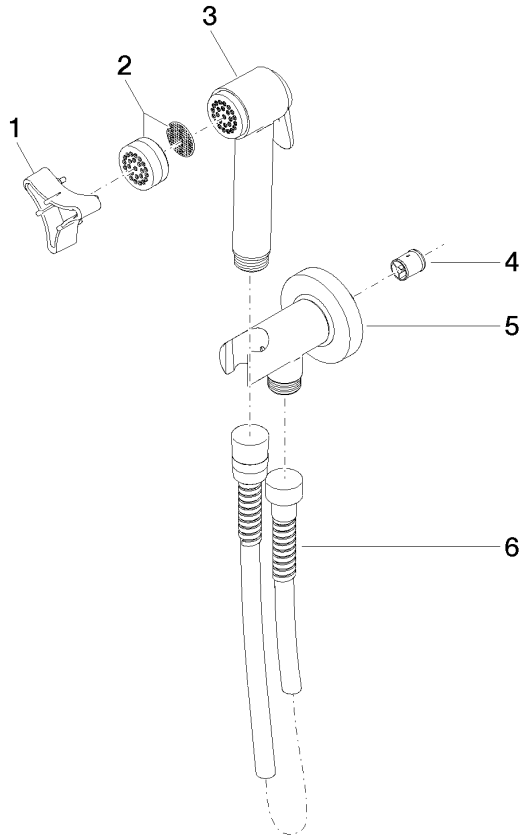

Bidet spray - Light Gold

27 701 970 Product version from 10/1/2023

- wall bracket with integrated safety shut off valve
- max. standing pressure: 5bar
- hand shower with back flow preventer
- 1/2" shower outlet
- rosette Ø 60 mm
- metal shower hose 1250mm with integrated anti-twist protection

The bidet shower must be operated with an upstream main fitting.

	Light Gold	27 701 970-26
	Chrome	27 701 970-00
	Brushed Platinum	27 701 970-06
	Platinum	27 701 970-08
	Durabronze (23kt Gold)	27 701 970-09
	Dark Chrome	27 701 970-19
	Brushed Light Gold	27 701 970-27
	Brushed Durabronze (23kt Gold)	27 701 970-28
	Brushed Bronze	27 701 970-42
	Brushed Champagne (22kt Gold)	27 701 970-46
	Champagne (22kt Gold)	27 701 970-47
	Brushed Chrome	27 701 970-93
	Brushed Dark Platinum	27 701 970-99

Recommended miscellaneous

Concealed wall elbow -

35 085 970 90

- min. recess depth mm
- max. recess depth mm

Bidet spray - Light Gold

27 701 970 Product version from 10/1/2023

mm [inches]

Flow rate chart

Bidet spray - Light Gold

27 701 970 Product version from 10/1/2023

Spare parts list

No.	Item Number	Name	Quantity used	Delivery time
1	09 30 09 029 90	key	1	2
2	12 861 970-26	accessories	1	-
Spare part can no longer be ordered, please order the replacement item				
3	90 12 11 107 00-26	shower	1	30
4	09 23 01 097 90	back-flow preventer	1	2
5	90 11 03 001 00-26	connection	1	30
6	90 30 02 001 00-26	hose	1	30