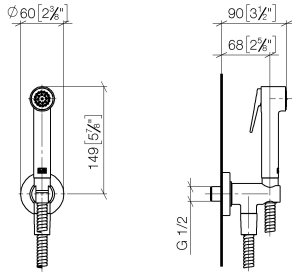

Bidet spray - Light Gold

27 701 970 Product version from 10/1/2023

- wall bracket with integrated safety shut off valve
- max. standing pressure: 5bar
- hand shower with back flow preventer
- 1/2" shower outlet
- rosette Ø 60 mm
- metal shower hose 1250mm with integrated anti-twist protection

Recommended miscellaneous

Concealed wall elbow -

35 085 970 90

- min. recess depth mm
- max. recess depth mm

Bidet spray - Light Gold

27 701 970 Product version from 10/1/2023

mm [inches]

Flow rate chart