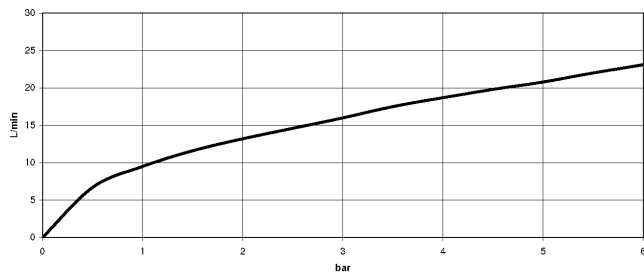

Recommended miscellaneous

Concealed wall elbow -

35 085 970 90

- min. recess depth mm
- max. recess depth mm

Bidet spray - Light Gold

27 701 970 Product version from 10/1/2023

mm [inches]

Flow rate chart