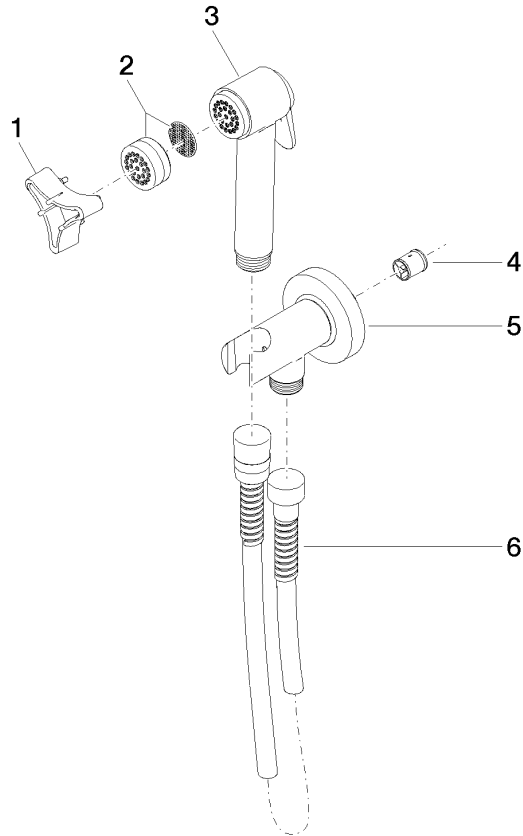

Bidet spray - Brushed Champagne (22kt Gold)

27 701 970 Product version from 10/1/2023

- wall bracket with integrated safety shut off valve
- max. standing pressure: 5bar
- hand shower with back flow preventer
- 1/2" shower outlet
- rosette Ø 60 mm
- metal shower hose 1250mm with integrated anti-twist protection

The bidet shower must be operated with an upstream main fitting.

	Brushed Champagne (22kt Gold)	27 701 970-46
	Chrome	27 701 970-00
	Brushed Platinum	27 701 970-06
	Platinum	27 701 970-08
	Durabross (23kt Gold)	27 701 970-09
	Dark Chrome	27 701 970-19
	Light Gold	27 701 970-26
	Brushed Light Gold	27 701 970-27
	Brushed Durabross (23kt Gold)	27 701 970-28
	Brushed Bronze	27 701 970-42
	Champagne (22kt Gold)	27 701 970-47
	Brushed Chrome	27 701 970-93
	Brushed Dark Platinum	27 701 970-99

Recommended miscellaneous

Concealed wall elbow -

- min. recess depth mm
- max. recess depth mm

35 085 970 90

Bidet spray - Brushed Champagne (22kt Gold)

27 701 970 Product version from 10/1/2023

mm [inches]

Flow rate chart

Bidet spray - Brushed Champagne (22kt Gold)

27 701 970 Product version from 10/1/2023

Spare parts list

No.	Item Number	Name	Quantity used	Delivery time
1	09 30 09 029 90	key	1	2
2	12 861 970-46	accessories	1	-
Spare part can no longer be ordered, please order the replacement item				
3	90 12 11 107 00-46	shower	1	30
4	09 23 01 097 90	back-flow preventer	1	2
5	90 11 03 001 00-46	connection	1	30
6	90 30 02 001 00-46	hose	1	30