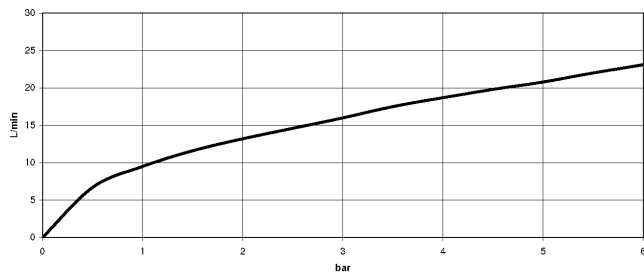

Flow rate chart