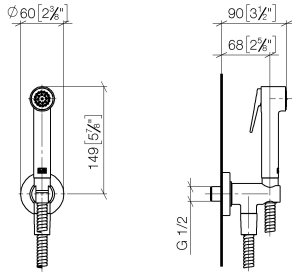

Bidet spray - Brushed Champagne (22kt Gold)

27 701 970 Product version from 10/1/2023

- wall bracket with integrated safety shut off valve
- max. standing pressure: 5bar
- hand shower with back flow preventer
- 1/2" shower outlet
- rosette Ø 60 mm
- metal shower hose 1250mm with integrated anti-twist protection

Recommended miscellaneous

Concealed wall elbow -

- min. recess depth mm
- max. recess depth mm

35 085 970 90

Bidet spray - Brushed Champagne (22kt Gold)

27 701 970 Product version from 10/1/2023

mm [inches]

Flow rate chart

Bidet spray - Brushed Champagne (22kt Gold)

27 701 970 Product version from 10/1/2023

Spare parts list

No.	Item Number	Name	Quantity used	Delivery time
1	09 30 09 029 90	key	1	2
2	12 861 970-46	accessories	1	-
Spare part can no longer be ordered, please order the replacement item				
3	90 12 11 107 00-46	shower	1	30
4	09 23 01 097 90	back-flow preventer	1	2
5	90 11 03 001 00-46	connection	1	30
6	90 30 02 001 00-46	hose	1	30