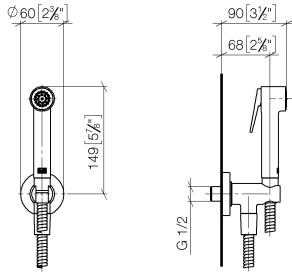

Bidet spray - Brushed Dark Platinum

27 701 970 Product version from 10/1/2023

- wall bracket with integrated safety shut off valve
- max. standing pressure: 5bar
- hand shower with back flow preventer
- 1/2" shower outlet
- rosette Ø 60 mm
- metal shower hose 1250mm with integrated anti-twist protection

Recommended miscellaneous

- Concealed wall elbow -** 35 085 970 90
- max. recess depth mm
 - min. recess depth mm

Bidet spray - Brushed Dark Platinum

27 701 970 Product version from 10/1/2023

mm [inches]

Flow rate chart