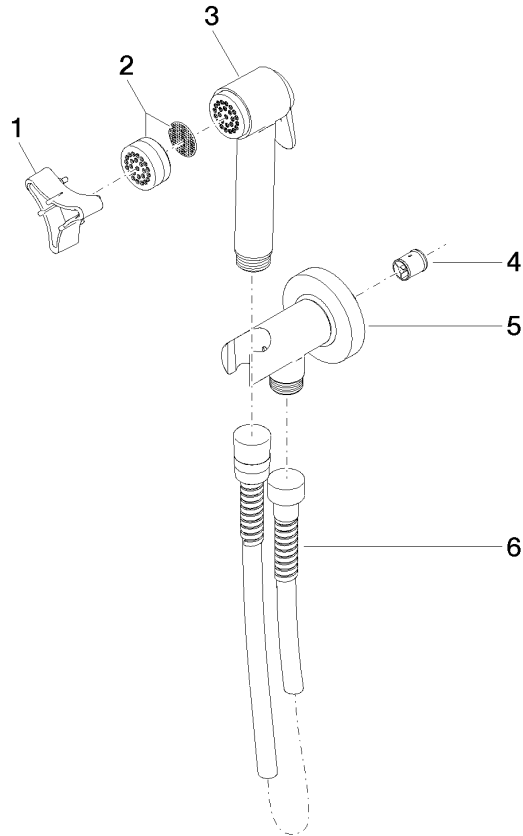

Bidet spray - Brushed Dark Platinum

27 701 970 Product version from 10/1/2023

- wall bracket with integrated safety shut off valve
- max. standing pressure: 5bar
- hand shower with back flow preventer
- 1/2" shower outlet
- rosette Ø 60 mm
- metal shower hose 1250mm with integrated anti-twist protection

The bidet shower must be operated with an upstream main fitting.

	Brushed Dark Platinum	27 701 970-99
	Chrome	27 701 970-00
	Brushed Platinum	27 701 970-06
	Platinum	27 701 970-08
	Durabrand (23kt Gold)	27 701 970-09
	Dark Chrome	27 701 970-19
	Light Gold	27 701 970-26
	Brushed Light Gold	27 701 970-27
	Brushed Durabrand (23kt Gold)	27 701 970-28
	Brushed Bronze	27 701 970-42
	Brushed Champagne (22kt Gold)	27 701 970-46
	Champagne (22kt Gold)	27 701 970-47
	Brushed Chrome	27 701 970-93

Recommended miscellaneous

- Concealed wall elbow -** 35 085 970 90
- max. recess depth mm
 - min. recess depth mm

Bidet spray - Brushed Dark Platinum

27 701 970 Product version from 10/1/2023

mm [inches]

Flow rate chart

Bidet spray - Brushed Dark Platinum

27 701 970 Product version from 10/1/2023

Spare parts list

No.	Item Number	Name	Quantity used	Delivery time
1	09 30 09 029 90	key	1	2
2	12 861 970-99	accessories	1	-
Spare part can no longer be ordered, please order the replacement item				
3	90 12 11 107 00-99	shower	1	20
4	09 23 01 097 90	back-flow preventer	1	2
5	90 11 03 001 00-99	connection	1	20
6	90 30 02 001 00-99	hose	1	20