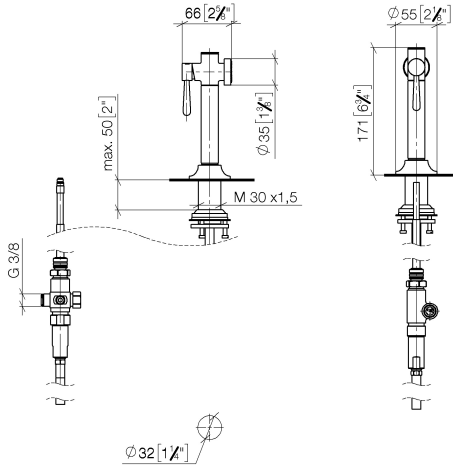

27 718 809

- with round rosette
- spray flow
- automatic spout/shower diverter
- height of mixer 171 mm
- hole diameter rinsing spray 32mm
- fabric braided hose 1500 mm
- sprayface with anti-scaling system
- lead-free
- This product can help a building meet the requirements of Green Building Rating Systems, e.g. LEED®, BREEAM®, DGNB

Can only be combined with 33810809, 33826809, 19815809, 19825809.

Intrinsic protection against back flow.

Residual water may emerge from the spray after closing.

Operating unit can be positioned freely.

	Platinum	27 718 809-08
	Chrome	27 718 809-00
	Brushed Platinum	27 718 809-06
	Durabronze (23kt Gold)	27 718 809-09
	Dark Chrome	27 718 809-19
	Brushed Durabronze (23kt Gold)	27 718 809-28
	Matte Black	27 718 809-33
	Brushed Champagne (22kt Gold)	27 718 809-46
	Champagne (22kt Gold)	27 718 809-47
	Brushed Chrome	27 718 809-93
	Brushed Dark Platinum	27 718 809-99

27 718 809

mm [inches]

Flow rate chart

Codes & Standards

DIN 4109

ISO 3822

Ü-Zeichen

VAIA Rinsing spray set - Platinum