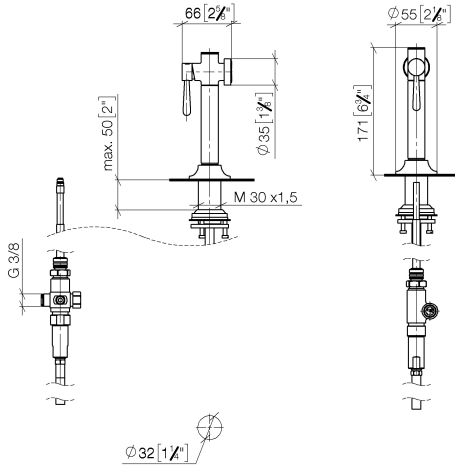

27 718 809

- with round rosette
- spray flow
- automatic spout/shower diverter
- height of mixer 171 mm
- hole diameter rinsing spray 32mm
- fabric braided hose 1500 mm
- sprayface with anti-scaling system
- lead-free
- This product can help a building meet the requirements of Green Building Rating Systems, e.g. LEED®, BREEAM®, DGNB

Can only be combined with 33810809, 33826809, 19815809, 19825809.

Intrinsic protection against back flow.

Residual water may emerge from the spray after closing.

Operating unit can be positioned freely.

	Dark Chrome	27 718 809-19
	Chrome	27 718 809-00
	Brushed Platinum	27 718 809-06
	Platinum	27 718 809-08
	Durabronze (23kt Gold)	27 718 809-09
	Brushed Durabronze (23kt Gold)	27 718 809-28
	Matte Black	27 718 809-33
	Brushed Champagne (22kt Gold)	27 718 809-46
	Champagne (22kt Gold)	27 718 809-47
	Brushed Chrome	27 718 809-93
	Brushed Dark Platinum	27 718 809-99

27 718 809

mm [inches]

Flow rate chart

Codes & Standards

DIN 4109

ISO 3822

Ü-Zeichen

VAIA Rinsing spray set - Dark Chrome

VAIA

27 718 809

Spare parts list

Product version from 7/1/2023

No.	Item Number	Name	Quantity used	Delivery time
	90 12 11 096 12-19	shower	8	20