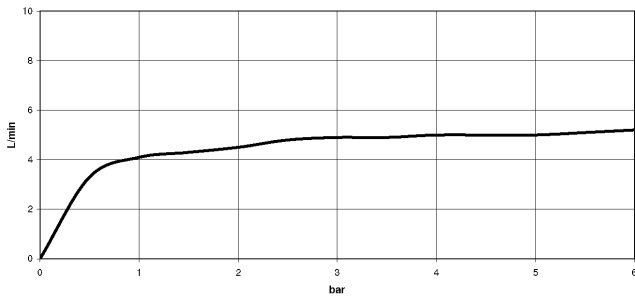

27 718 809

- with round rosette
- spray flow
- automatic spout/shower diverter
- height of mixer 171 mm
- hole diameter rinsing spray 32mm
- fabric braided hose 1500 mm
- sprayface with anti-scaling system
- lead-free
- This product can help a building meet the requirements of Green Building Rating Systems, e.g. LEED®, BREEAM®, DGNB

Can only be combined with 33810809, 33826809, 19815809, 19825809.

Intrinsic protection against back flow.

Residual water may emerge from the spray after closing.

Operating unit can be positioned freely.

	Dark Chrome	27 718 809-19
	Chrome	27 718 809-00
	Brushed Platinum	27 718 809-06
	Platinum	27 718 809-08
	Durabronze (23kt Gold)	27 718 809-09
	Brushed Durabronze (23kt Gold)	27 718 809-28
	Matte Black	27 718 809-33
	Brushed Champagne (22kt Gold)	27 718 809-46
	Champagne (22kt Gold)	27 718 809-47
	Brushed Chrome	27 718 809-93
	Brushed Dark Platinum	27 718 809-99

27 718 809

mm [inches]

Flow rate chart

Codes & Standards

DIN 4109

ISO 3822

Ü-Zeichen

VAIA Rinsing spray set - Dark Chrome