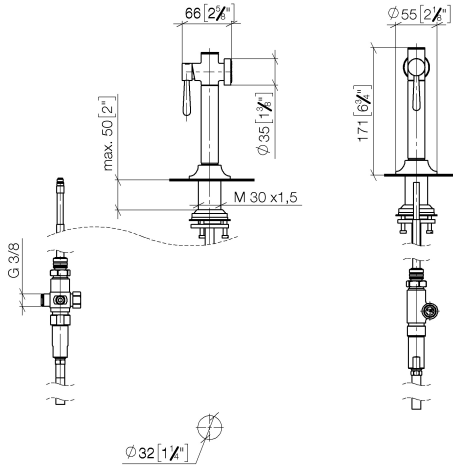

27 718 809

- with round rosette
- spray flow
- automatic spout/shower diverter
- height of mixer 171 mm
- hole diameter rinsing spray 32mm
- fabric braided hose 1500 mm
- sprayface with anti-scaling system
- lead-free
- This product can help a building meet the requirements of Green Building Rating Systems, e.g. LEED®, BREEAM®, DGNB

Can only be combined with 33810809, 33826809, 19815809, 19825809.

Intrinsic protection against back flow.

Residual water may emerge from the spray after closing.

Operating unit can be positioned freely.

	Brushed Champagne (22kt Gold)	27 718 809-46
	Chrome	27 718 809-00
	Brushed Platinum	27 718 809-06
	Platinum	27 718 809-08
	Durabrand (23kt Gold)	27 718 809-09
	Dark Chrome	27 718 809-19
	Brushed Durabrand (23kt Gold)	27 718 809-28
	Matte Black	27 718 809-33
	Champagne (22kt Gold)	27 718 809-47
	Brushed Chrome	27 718 809-93
	Brushed Dark Platinum	27 718 809-99

27 718 809

mm [inches]

Flow rate chart

Codes & Standards

DIN 4109

ISO 3822

Ü-Zeichen

VAIA Rinsing spray set - Brushed Champagne (22kt Gold)