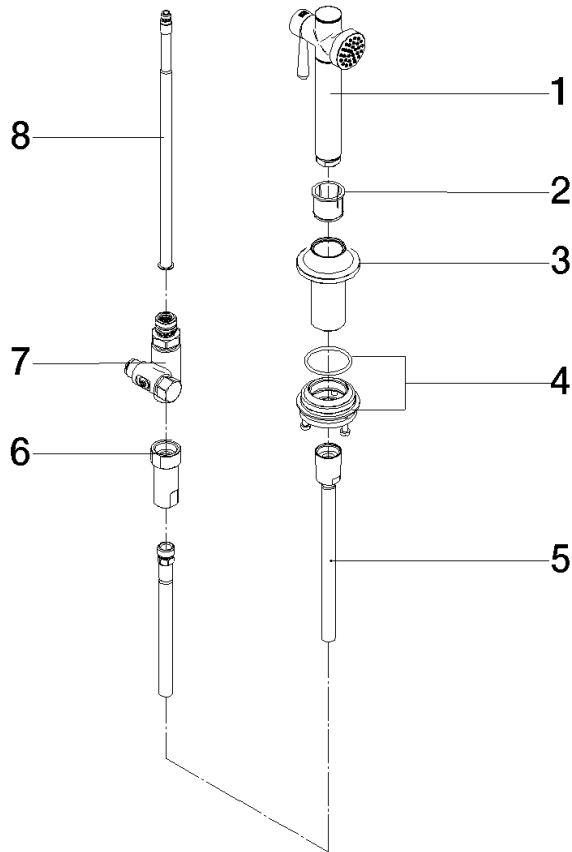

27 718 809

- with round rosette
- spray flow
- automatic spout/shower diverter
- height of mixer 171 mm
- hole diameter rinsing spray 32mm
- fabric braided hose 1500 mm
- sprayface with anti-scaling system
- lead-free
- This product can help a building meet the requirements of Green Building Rating Systems, e.g. LEED®, BREEAM®, DGNB

Can only be combined with 33810809, 33826809, 19815809, 19825809.

Intrinsic protection against back flow.

Residual water may emerge from the spray after closing.

Operating unit can be positioned freely.

	Brushed Champagne (22kt Gold)	27 718 809-46
	Chrome	27 718 809-00
	Brushed Platinum	27 718 809-06
	Platinum	27 718 809-08
	Durabrand (23kt Gold)	27 718 809-09
	Dark Chrome	27 718 809-19
	Brushed Durabrand (23kt Gold)	27 718 809-28
	Matte Black	27 718 809-33
	Champagne (22kt Gold)	27 718 809-47
	Brushed Chrome	27 718 809-93
	Brushed Dark Platinum	27 718 809-99

27 718 809

mm [inches]

Flow rate chart

Codes & Standards

DIN 4109

ISO 3822

Ü-Zeichen

VAIA Rinsing spray set - Brushed Champagne (22kt Gold)

Parts for other finishes can be found here: [Chrome](#)

VAIA Rinsing spray set - Brushed Champagne (22kt Gold)

VAIA

27 718 809

**Spare parts list**

**Product version from 7/1/2023**

No.	Item Number	Name	Quantity used	Delivery time
	90 12 11 096 12-46	shower	8	30