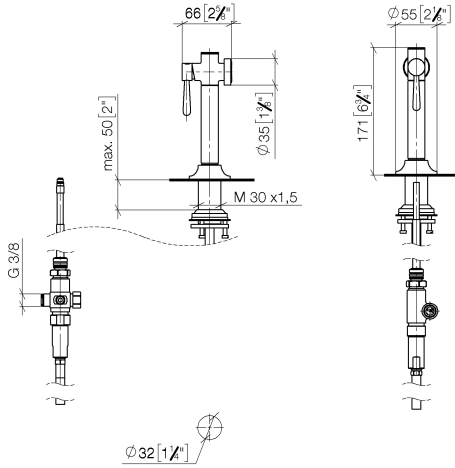

27 718 809

- with round rosette
- spray flow
- automatic spout/shower diverter
- height of mixer 171 mm
- hole diameter rinsing spray 32mm
- fabric braided hose 1500 mm
- sprayface with anti-scaling system
- lead-free
- This product can help a building meet the requirements of Green Building Rating Systems, e.g. LEED®, BREEAM®, DGNB

Can only be combined with 33810809, 33826809, 19815809, 19825809.

Intrinsic protection against back flow.

Residual water may emerge from the spray after closing.

Operating unit can be positioned freely.

	Champagne (22kt Gold)	27 718 809-47
	Chrome	27 718 809-00
	Brushed Platinum	27 718 809-06
	Platinum	27 718 809-08
	Durabrand (23kt Gold)	27 718 809-09
	Dark Chrome	27 718 809-19
	Brushed Durabrand (23kt Gold)	27 718 809-28
	Matte Black	27 718 809-33
	Brushed Champagne (22kt Gold)	27 718 809-46
	Brushed Chrome	27 718 809-93
	Brushed Dark Platinum	27 718 809-99

27 718 809

mm [inches]

Flow rate chart

Codes & Standards

DIN 4109

ISO 3822

Ü-Zeichen

VAIA Rinsing spray set - Champagne (22kt Gold)