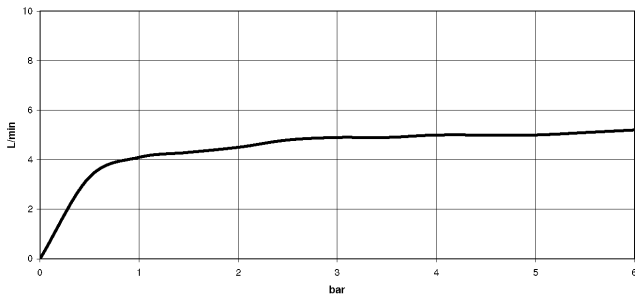

27 718 809

- with round rosette
- spray flow
- automatic spout/shower diverter
- height of mixer 171 mm
- hole diameter rinsing spray 32mm
- fabric braided hose 1500 mm
- sprayface with anti-scaling system
- lead-free
- This product can help a building meet the requirements of Green Building Rating Systems, e.g. LEED®, BREEAM®, DGNB

Can only be combined with 33810809, 33826809, 19815809, 19825809.

Intrinsic protection against back flow.

Residual water may emerge from the spray after closing.

Operating unit can be positioned freely.

	Champagne (22kt Gold)	27 718 809-47
	Chrome	27 718 809-00
	Brushed Platinum	27 718 809-06
	Platinum	27 718 809-08
	Durabrand (23kt Gold)	27 718 809-09
	Dark Chrome	27 718 809-19
	Brushed Durabrand (23kt Gold)	27 718 809-28
	Matte Black	27 718 809-33
	Brushed Champagne (22kt Gold)	27 718 809-46
	Brushed Chrome	27 718 809-93
	Brushed Dark Platinum	27 718 809-99

27 718 809

mm [inches]

Flow rate chart

Codes & Standards

DIN 4109

ISO 3822

Ü-Zeichen

VAIA Rinsing spray set - Champagne (22kt Gold)