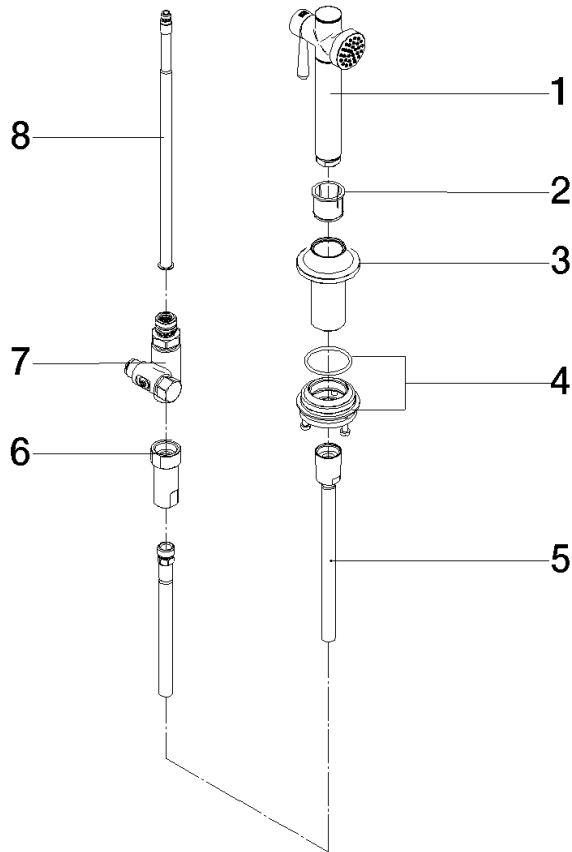

27 718 809

- with round rosette
- spray flow
- automatic spout/shower diverter
- height of mixer 171 mm
- hole diameter rinsing spray 32mm
- fabric braided hose 1500 mm
- sprayface with anti-scaling system
- lead-free
- This product can help a building meet the requirements of Green Building Rating Systems, e.g. LEED®, BREEAM®, DGNB

Can only be combined with 33810809, 33826809, 19815809, 19825809.

Intrinsic protection against back flow.

Residual water may emerge from the spray after closing.

Operating unit can be positioned freely.

	Champagne (22kt Gold)	27 718 809-47
	Chrome	27 718 809-00
	Brushed Platinum	27 718 809-06
	Platinum	27 718 809-08
	Durabrand (23kt Gold)	27 718 809-09
	Dark Chrome	27 718 809-19
	Brushed Durabrand (23kt Gold)	27 718 809-28
	Matte Black	27 718 809-33
	Brushed Champagne (22kt Gold)	27 718 809-46
	Brushed Chrome	27 718 809-93
	Brushed Dark Platinum	27 718 809-99

27 718 809

mm [inches]

Flow rate chart

Codes & Standards

DIN 4109

ISO 3822

Ü-Zeichen

VAIA Rinsing spray set - Champagne (22kt Gold)

Parts for other finishes can be found here: [Chrome](#)

VAIA Rinsing spray set - Champagne (22kt Gold)

VAIA

27 718 809

**Spare parts list**

**Product version from 7/1/2023**

No.	Item Number	Name	Quantity used	Delivery time
	90 12 11 096 12-47	shower	8	30