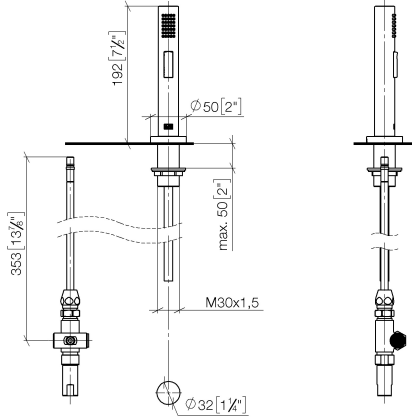

Rinsing spray set - Chrome

ELIO

27 721 970

Fits: ELIO, TARA, TARA ULTRA

- with round rosette
- spray flow
- automatic spout/shower diverter
- height of mixer 191 mm
- hole diameter rinsing spray 32mm
- fabric braided hose 1500 mm
- sprayface with anti-scaling system
- lead-free

Can only be combined with 33826790, 32800790, 33826888, 32815888, 20815892, 33826875.

Intrinsic protection against back flow.

	Chrome	27 721 970-00
	Brushed Platinum	27 721 970-06
	Platinum	27 721 970-08
	Durabress (23kt Gold)	27 721 970-09
	Dark Chrome	27 721 970-19
	Brushed Durabress (23kt Gold)	27 721 970-28
	Matte Black	27 721 970-33
	Brushed Champagne (22kt Gold)	27 721 970-46
	Champagne (22kt Gold)	27 721 970-47
	Brushed Chrome	27 721 970-93
	Brushed Dark Platinum	27 721 970-99

27 721 970

mm [inches]

Flow rate chart

Codes & Standards

DIN 4109

EN 1717

ISO 3822

NSF372

27 721 970

Spare parts list

Product version up to 10/27/2020

Product version from 10/27/2020

No.	Item Number	Name	Quantity used	Delivery time
	90 17 09 046 11 90	diverter	12	2