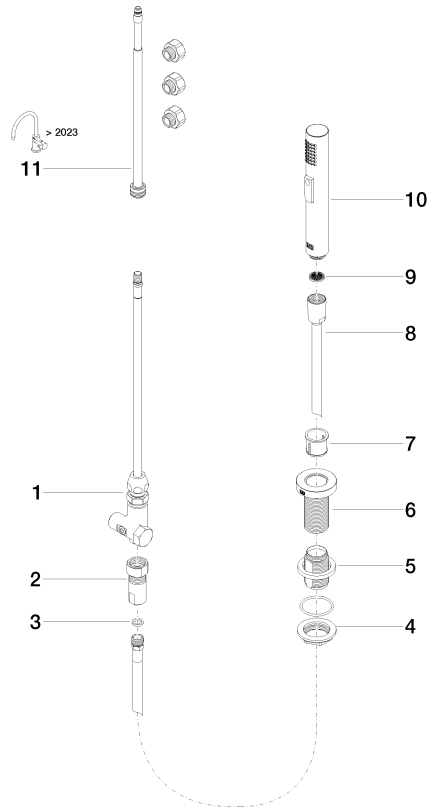

Rinsing spray set - Chrome

ELIO

27 721 970

Fits: ELIO, TARA, TARA ULTRA

- with round rosette
- spray flow
- automatic spout/shower diverter
- height of mixer 191 mm
- hole diameter rinsing spray 32mm
- fabric braided hose 1500 mm
- sprayface with anti-scaling system
- lead-free

27 721 970

mm [inches]

Flow rate chart

Codes & Standards

DIN 4109

EN 1717

ISO 3822

NSF372

IAPMO_6

LGA_18

Belgaqua_21-027-2

27 721 970

Product version up to 10/27/2020

Product version from 10/27/2020

Rinsing spray set - Chrome

ELIO

27 721 970

Spare parts list

Product version up to 10/27/2020

Product version from 10/27/2020

No.	Item Number	Name	Quantity used	Delivery time
	90 17 09 046 11 90	diverter	12	2