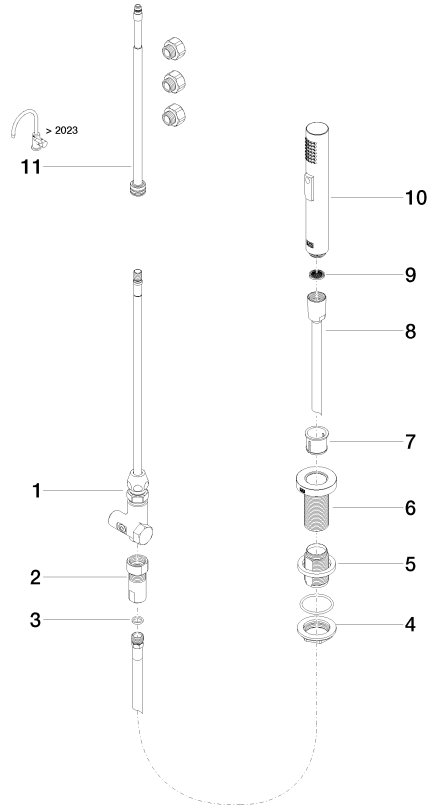

Rinsing spray set - Brushed Champagne (22kt Gold)

ELIO

27 721 970

Fits: ELIO, TARA, TARA ULTRA

- with round rosette
- spray flow
- automatic spout/shower diverter
- height of mixer 191 mm
- hole diameter rinsing spray 32mm
- fabric braided hose 1500 mm
- sprayface with anti-scaling system
- lead-free

27 721 970

mm [inches]

Flow rate chart

Codes & Standards

DIN 4109

ISO 3822

NSF372

NSF61

LGA_18

27 721 970

Parts for other finishes can be found here: [Chrome](#)

Rinsing spray set - Brushed Champagne (22kt Gold)

ELIO

27 721 970

Spare parts list