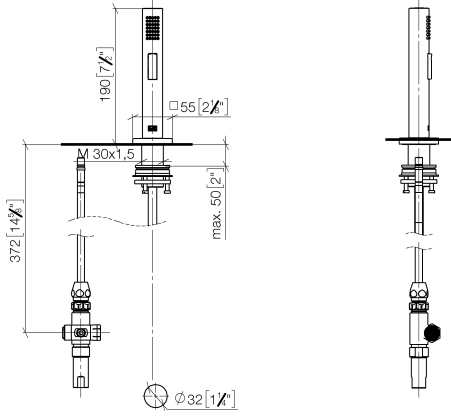

## Rinsing spray set - Chrome

27 723 970

- with angular rosette
- spray flow
- automatic spout/shower diverter
- height of mixer 190 mm
- hole diameter rinsing spray 32mm
- fabric braided hose 1500 mm
- sprayface with anti-scaling system
- lead-free

Can only be combined with 33826680, 32815680.

Intrinsic protection against back flow.

Residual water may emerge from the spray after closing.

Operating unit can be positioned freely.

	Chrome	27 723 970-00
	Brushed Platinum	27 723 970-06
	Platinum	27 723 970-08
	Dark Chrome	27 723 970-19
	Brushed Durabronze (23kt Gold)	27 723 970-28
	Brushed Champagne (22kt Gold)	27 723 970-46
	Champagne (22kt Gold)	27 723 970-47
	Brushed Dark Platinum	27 723 970-99

# Rinsing spray set - Chrome

27 723 970

mm [inches]