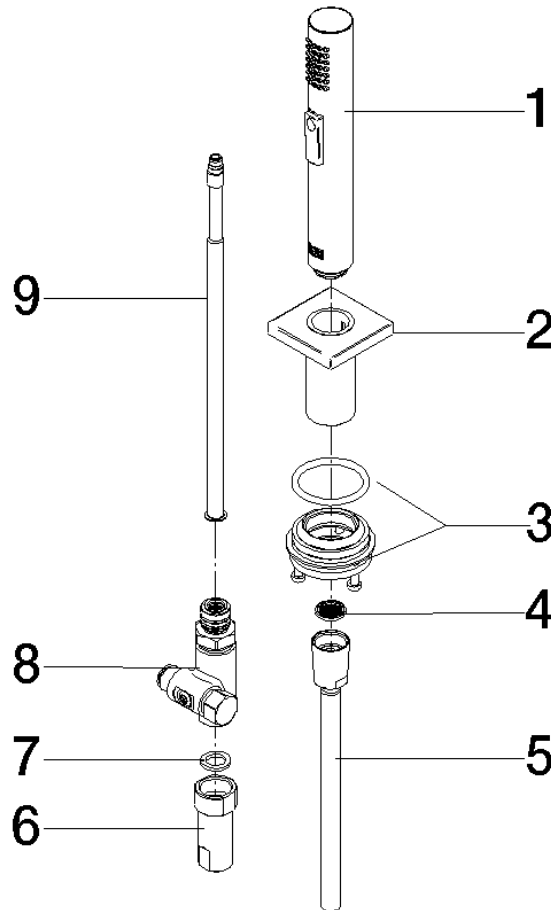

Rinsing spray set - Chrome

27 723 970

Product version from 2/1/2023

Parts for other finishes can be found here: Brushed
Platinum