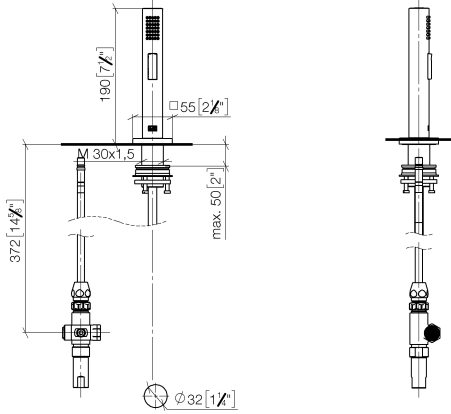

Rinsing spray set - Platinum

27 723 970

- with angular rosette
- spray flow
- automatic spout/shower diverter
- height of mixer 190 mm
- hole diameter rinsing spray 32mm
- fabric braided hose 1500 mm
- sprayface with anti-scaling system
- lead-free

Can only be combined with 33826680, 32815680.

Intrinsic protection against back flow.

Residual water may emerge from the spray after closing.

Operating unit can be positioned freely.

	Platinum	27 723 970-08
	Chrome	27 723 970-00
	Brushed Platinum	27 723 970-06
	Dark Chrome	27 723 970-19
	Brushed Durabronze (23kt Gold)	27 723 970-28
	Brushed Champagne (22kt Gold)	27 723 970-46
	Champagne (22kt Gold)	27 723 970-47
	Brushed Dark Platinum	27 723 970-99

Rinsing spray set - Platinum

27 723 970

mm [inches]

Rinsing spray set - Platinum

27 723 970

Product version from 2/1/2023

Parts for other finishes can be found here: [Chrome](#)

Rinsing spray set - Platinum

27 723 970

Spare parts list

Product version from 2/1/2023

No.	Item Number	Name	Quantity used	Delivery time
	04 12 11 158 00-08	shower	9	40