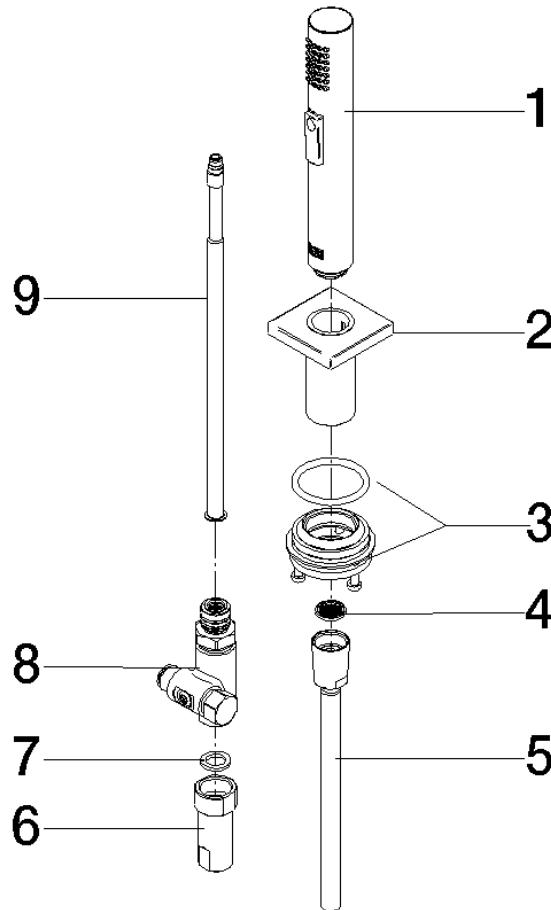

Rinsing spray set - Platinum

27 723 970

- with angular rosette
- spray flow
- automatic spout/shower diverter
- height of mixer 190 mm
- hole diameter rinsing spray 32mm
- fabric braided hose 1500 mm
- sprayface with anti-scaling system
- lead-free

Can only be combined with 33826680, 32815680.

Intrinsic protection against back flow.

Residual water may emerge from the spray after closing.

Operating unit can be positioned freely.

	Platinum	27 723 970-08
	Chrome	27 723 970-00
	Brushed Platinum	27 723 970-06
	Dark Chrome	27 723 970-19
	Brushed Durabronze (23kt Gold)	27 723 970-28
	Brushed Champagne (22kt Gold)	27 723 970-46
	Champagne (22kt Gold)	27 723 970-47
	Brushed Dark Platinum	27 723 970-99

Rinsing spray set - Platinum

27 723 970

mm [inches]

Rinsing spray set - Platinum

27 723 970

Product version from 2/1/2023

Parts for other finishes can be found here: [Chrome](#)

Rinsing spray set - Platinum

27 723 970

Spare parts list

Product version from 2/1/2023

No.	Item Number	Name	Quantity used	Delivery time
	04 12 11 158 00-08	shower	9	40