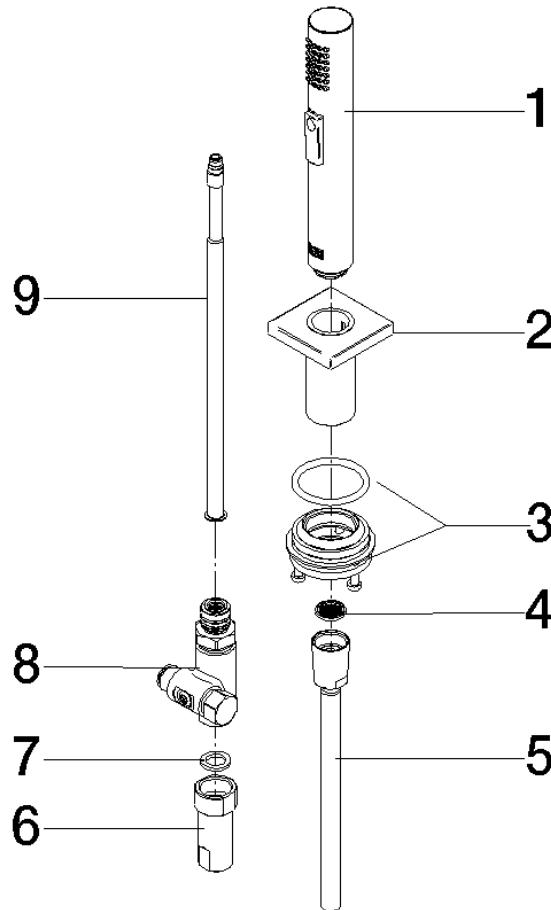

Rinsing spray set - Dark Chrome

27 723 970

- with angular rosette
- spray flow
- automatic spout/shower diverter
- height of mixer 190 mm
- hole diameter rinsing spray 32mm
- fabric braided hose 1500 mm
- sprayface with anti-scaling system
- lead-free

Can only be combined with 33826680, 32815680.

Intrinsic protection against back flow.

Residual water may emerge from the spray after closing.

Operating unit can be positioned freely.

| | | |
|--|-------------------------------------|---------------|
|  | Dark Chrome | 27 723 970-19 |
|  | Chrome | 27 723 970-00 |
|  | Brushed Platinum | 27 723 970-06 |
|  | Platinum | 27 723 970-08 |
|  | Brushed Durabronze (23kt Gold) | 27 723 970-28 |
|  | Brushed Champagne (22kt Gold) | 27 723 970-46 |
|  | Champagne (22kt Gold) | 27 723 970-47 |
|  | Brushed Dark Platinum | 27 723 970-99 |

Rinsing spray set - Dark Chrome

27 723 970

mm [inches]

Rinsing spray set - Dark Chrome

27 723 970

Product version from 2/1/2023

Parts for other finishes can be found here: [Chrome](#)

Rinsing spray set - Dark Chrome

27 723 970

Spare parts list

Product version from 2/1/2023

| No. | Item Number | Name | Quantity used | Delivery time |
|-----|--------------------|--------|---------------|---------------|
| | 04 12 11 158 00-19 | shower | 9 | 60 |