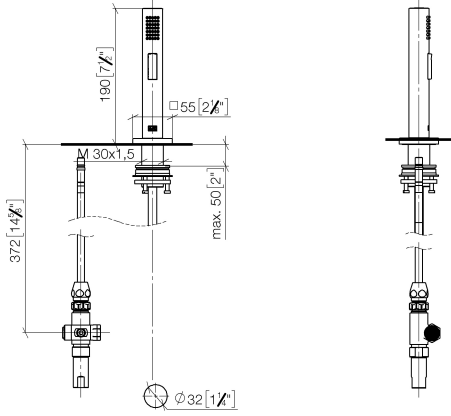

Rinsing spray set - Dark Chrome

27 723 970

- with angular rosette
- spray flow
- automatic spout/shower diverter
- height of mixer 190 mm
- hole diameter rinsing spray 32mm
- fabric braided hose 1500 mm
- sprayface with anti-scaling system
- lead-free

Can only be combined with 33826680, 32815680.

Intrinsic protection against back flow.

Residual water may emerge from the spray after closing.

Operating unit can be positioned freely.

| | | |
|--|-------------------------------------|---------------|
|  | Dark Chrome | 27 723 970-19 |
|  | Chrome | 27 723 970-00 |
|  | Brushed Platinum | 27 723 970-06 |
|  | Platinum | 27 723 970-08 |
|  | Brushed Durabronze (23kt Gold) | 27 723 970-28 |
|  | Brushed Champagne (22kt Gold) | 27 723 970-46 |
|  | Champagne (22kt Gold) | 27 723 970-47 |
|  | Brushed Dark Platinum | 27 723 970-99 |

Rinsing spray set - Dark Chrome

27 723 970

mm [inches]

Rinsing spray set - Dark Chrome

27 723 970

Product version from 2/1/2023

Parts for other finishes can be found here: [Chrome](#)

Rinsing spray set - Dark Chrome