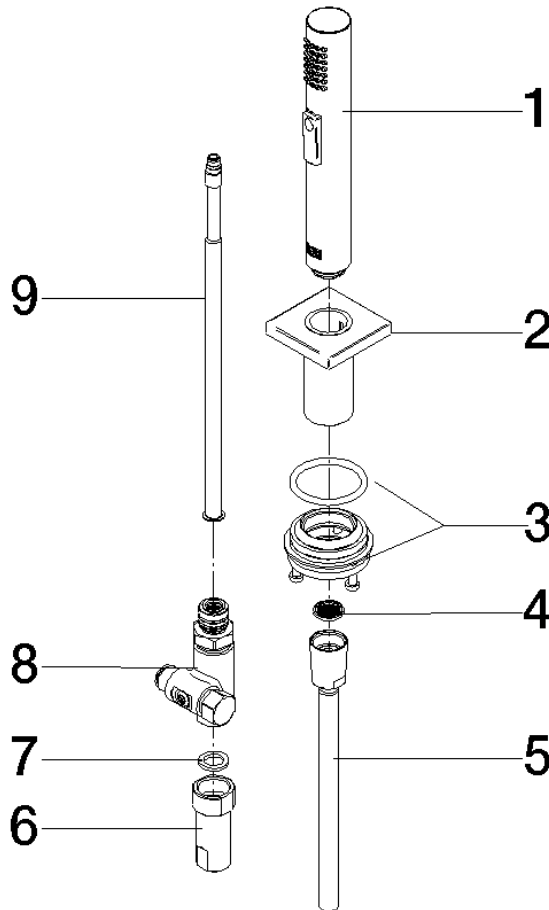

Rinsing spray set - Brushed Champagne (22kt Gold)

27 723 970

- with angular rosette
- spray flow
- automatic spout/shower diverter
- height of mixer 190 mm
- hole diameter rinsing spray 32mm
- fabric braided hose 1500 mm
- sprayface with anti-scaling system
- lead-free

Can only be combined with 33826680, 32815680.

Intrinsic protection against back flow.

Residual water may emerge from the spray after closing.

Operating unit can be positioned freely.

	Brushed Champagne (22kt Gold)	27 723 970-46
	Chrome	27 723 970-00
	Brushed Platinum	27 723 970-06
	Platinum	27 723 970-08
	Dark Chrome	27 723 970-19
	Brushed Durabronze (23kt Gold)	27 723 970-28
	Champagne (22kt Gold)	27 723 970-47
	Brushed Dark Platinum	27 723 970-99

Rinsing spray set - Brushed Champagne (22kt Gold)

27 723 970

mm [inches]

Rinsing spray set - Brushed Champagne (22kt Gold)

27 723 970

Product version from 2/1/2023

Parts for other finishes can be found here: [Chrome](#)

Rinsing spray set - Brushed Champagne (22kt Gold)

27 723 970

Spare parts list

Product version from 2/1/2023

No.	Item Number	Name	Quantity used	Delivery time
	04 12 11 158 00-46	shower	9	60