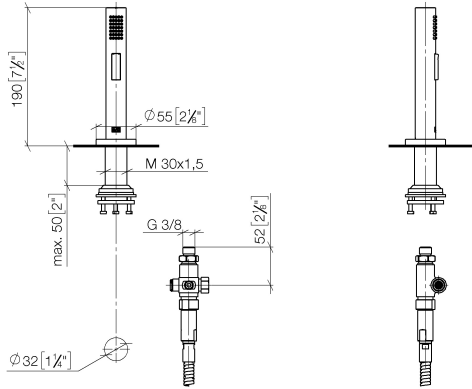

Rinsing spray set - Brushed Platinum

27 731 970

- with round rosette
- spray flow
- automatic spout/shower diverter
- height of mixer 191 mm
- hole diameter rinsing spray 32mm
- fabric braided hose 1500 mm
- sprayface with anti-scaling system
- lead-free

Can only be combined with 32815682, 33826861, 32815861, 33836888, 32816888, 20816892, 33836875, 32815875.

Intrinsic protection against back flow.

Residual water may emerge from the spray after closing.

Operating unit can be positioned freely.

Rinsing spray set - Brushed Platinum

27 731 970

mm [inches]

Flow rate chart

Codes & Standards

DIN 4109

EN 1717

ISO 3822