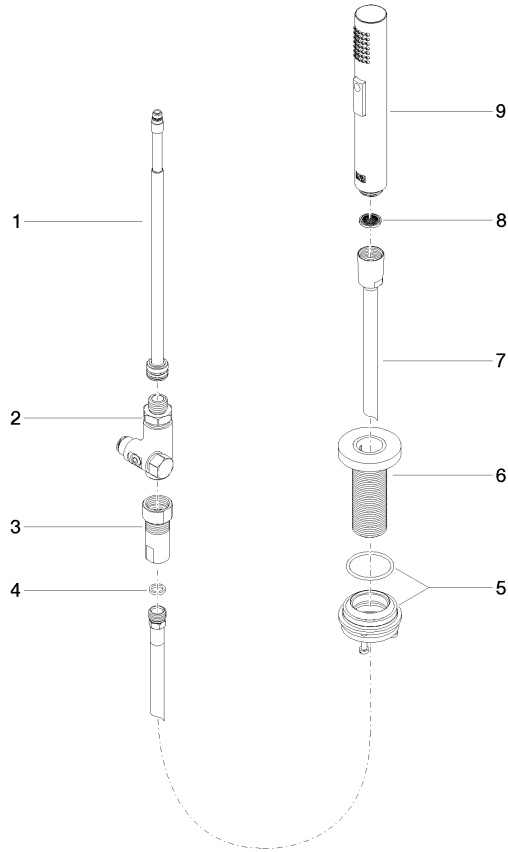

Rinsing spray set - Brushed Platinum

27 731 970

- with round rosette
- spray flow
- automatic spout/shower diverter
- height of mixer 191 mm
- hole diameter rinsing spray 32mm
- fabric braided hose 1500 mm
- sprayface with anti-scaling system
- lead-free

Rinsing spray set - Brushed Platinum

27 731 970

mm [inches]

Flow rate chart

Codes & Standards

DIN 4109

EN 1717

ISO 3822

Ü-Zeichen

Rinsing spray set - Brushed Platinum

27 731 970

Certificates

LGA_29

Belgaqua_24-005-2 LGA_38

Rinsing spray set - Brushed Platinum

27 731 970

Product version from 2/1/2023

Parts for other finishes can be found here: [Chrome](#)

Rinsing spray set - Brushed Platinum

27 731 970

Spare parts list

Product version from 2/1/2023

No.	Item Number	Name	Quantity used	Delivery time
	90 17 09 046 12 90	diverter	9	2