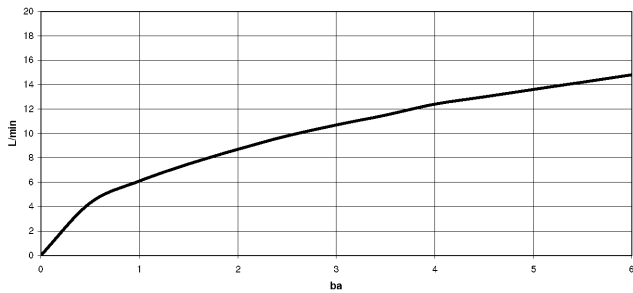

Rinsing spray set - Brushed Platinum

27 731 970

mm [inches]

Flow rate chart

Codes & Standards

DIN 4109

EN 1717

ISO 3822