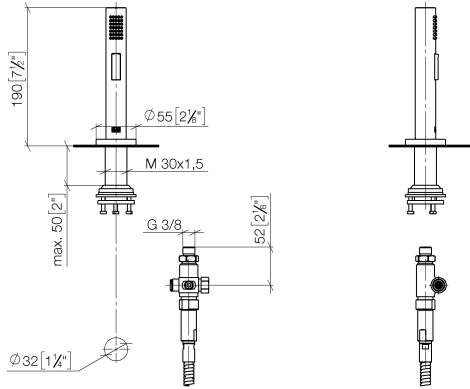

## Rinsing spray set - Durabronz (23kt Gold)

27 731 970

- with round rosette
- spray flow
- automatic spout/shower diverter
- height of mixer 191 mm
- hole diameter rinsing spray 32mm
- fabric braided hose 1500 mm
- sprayface with anti-scaling system
- lead-free

Can only be combined with 32815682, 33826861, 32815861, 33836888, 32816888, 20816892, 33836875, 32815875.

Intrinsic protection against back flow.

Residual water may emerge from the spray after closing.

Operating unit can be positioned freely.

## Rinsing spray set - Durabronz (23kt Gold)

27 731 970

mm [inches]

#### Product version from 2/1/2023

No.	Item Number	Name	Quantity used	Delivery time
	90 17 09 046 12 90	diverter	9	2