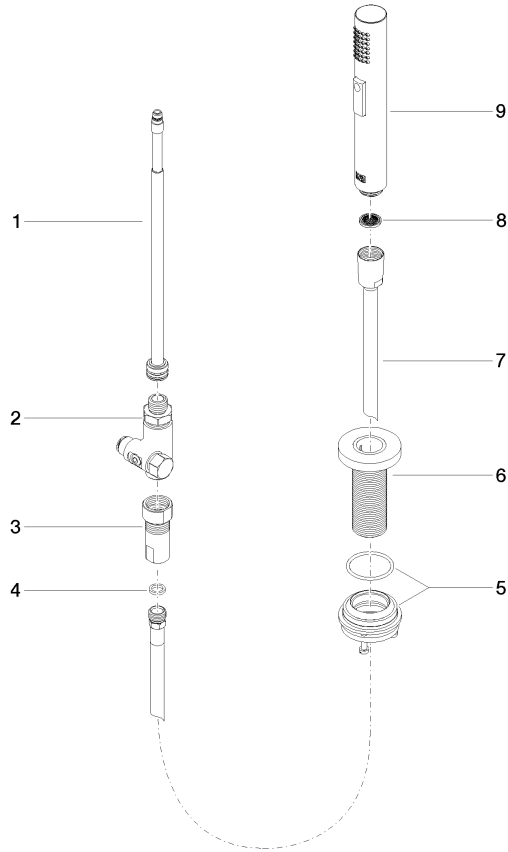

Rinsing spray set - Durabronz (23kt Gold)

27 731 970

Product version from 2/1/2023

Parts for other
finishes can be found
here: [Chrome](#)