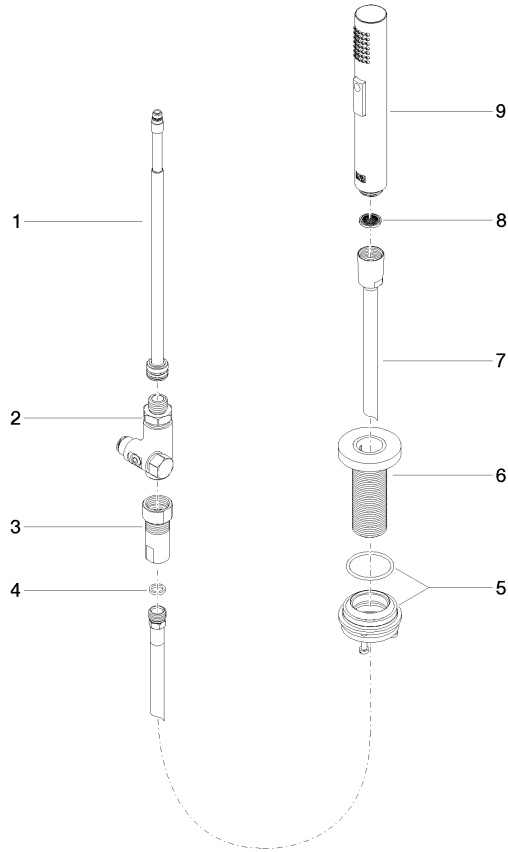

Rinsing spray set - Brushed Durabronz (23kt Gold)

27 731 970

Product version from 2/1/2023

Parts for other finishes can be found here: [Chrome](#)