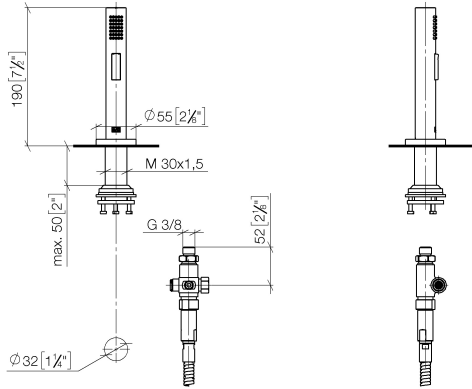

## Rinsing spray set - Brushed Durabron (23kt Gold)

27 731 970

- with round rosette
- spray flow
- automatic spout/shower diverter
- height of mixer 191 mm
- hole diameter rinsing spray 32mm
- fabric braided hose 1500 mm
- sprayface with anti-scaling system
- lead-free

Can only be combined with 32815682, 33826861, 32815861, 33836888, 32816888, 20816892, 33836875, 32815875.

Intrinsic protection against back flow.

Residual water may emerge from the spray after closing.

Operating unit can be positioned freely.

**Rinsing spray set - Brushed Durabron (23kt Gold)**

27 731 970

mm [inches]

**Flow rate chart**

**Codes & Standards**

DIN 4109

EN 1717

ISO 3822

#### Product version from 2/1/2023

No.	Item Number	Name	Quantity used	Delivery time
	90 17 09 046 12 90	diverter	9	2