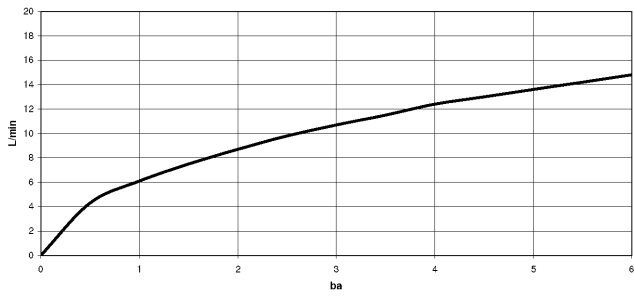

Rinsing spray set - Brushed Champagne (22kt Gold)

27 731 970

mm [inches]

Flow rate chart

Codes & Standards

DIN 4109

EN 1717

ISO 3822