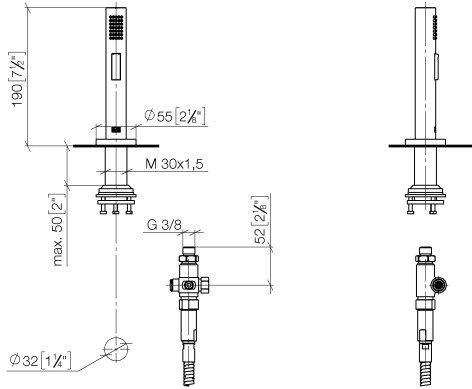

Rinsing spray set - Brushed Champagne (22kt Gold)

27 731 970

- with round rosette
- spray flow
- automatic spout/shower diverter
- height of mixer 191 mm
- hole diameter rinsing spray 32mm
- fabric braided hose 1500 mm
- sprayface with anti-scaling system
- lead-free

Can only be combined with 32815682, 33826861, 32815861, 33836888, 32816888, 20816892, 33836875, 32815875.

Intrinsic protection against back flow.

Residual water may emerge from the spray after closing.

Operating unit can be positioned freely.

Rinsing spray set - Brushed Champagne (22kt Gold)

27 731 970

mm [inches]

Flow rate chart

Codes & Standards

DIN 4109

EN 1717

ISO 3822