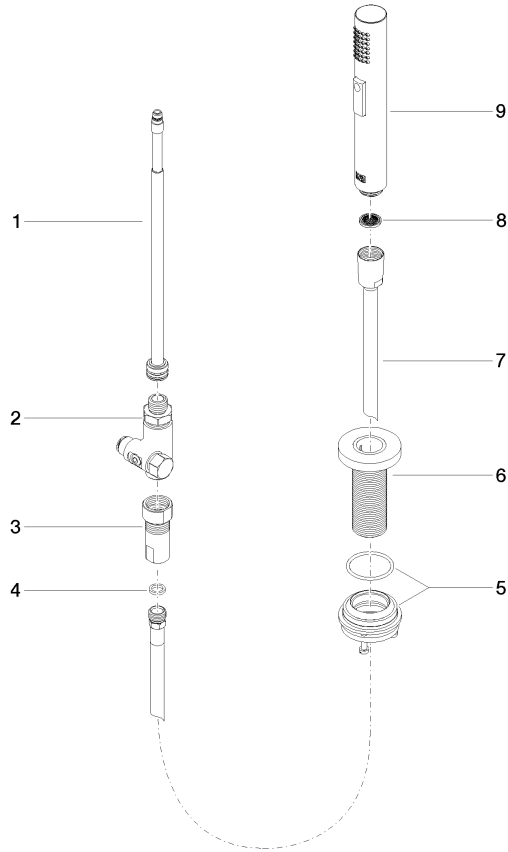

Rinsing spray set - Brushed Champagne (22kt Gold)

27 731 970

- with round rosette
- spray flow
- automatic spout/shower diverter
- height of mixer 191 mm
- hole diameter rinsing spray 32mm
- fabric braided hose 1500 mm
- sprayface with anti-scaling system
- lead-free

Rinsing spray set - Brushed Champagne (22kt Gold)

27 731 970

mm [inches]

Flow rate chart

Codes & Standards

DIN 4109

EN 1717

ISO 3822

Ü-Zeichen

Rinsing spray set - Brushed Champagne (22kt Gold)

27 731 970

Certificates

LGA_29

Belgaqua_24-005-2 LGA_38

Rinsing spray set - Brushed Champagne (22kt Gold)

27 731 970

Product version from 2/1/2023

Parts for other finishes can be found here: [Chrome](#)

Rinsing spray set - Brushed Champagne (22kt Gold)

27 731 970

Spare parts list

Product version from 2/1/2023

No.	Item Number	Name	Quantity used	Delivery time
	90 17 09 046 12 90	diverter	9	2