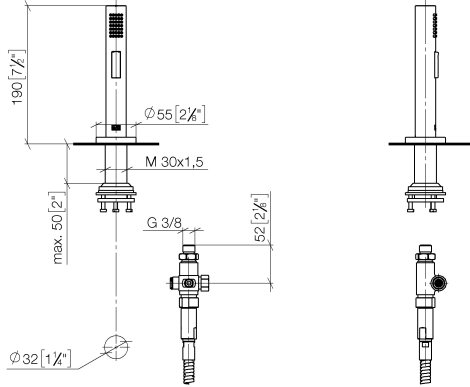

Rinsing spray set - Champagne (22kt Gold)

27 731 970

- with round rosette
- spray flow
- automatic spout/shower diverter
- height of mixer 191 mm
- hole diameter rinsing spray 32mm
- fabric braided hose 1500 mm
- sprayface with anti-scaling system
- lead-free

Can only be combined with 32815682, 33826861, 32815861, 33836888, 32816888, 20816892, 33836875, 32815875.

Intrinsic protection against back flow.

Residual water may emerge from the spray after closing.

Operating unit can be positioned freely.

Rinsing spray set - Champagne (22kt Gold)

27 731 970

mm [inches]

Flow rate chart

Codes & Standards

DIN 4109

EN 1717

ISO 3822