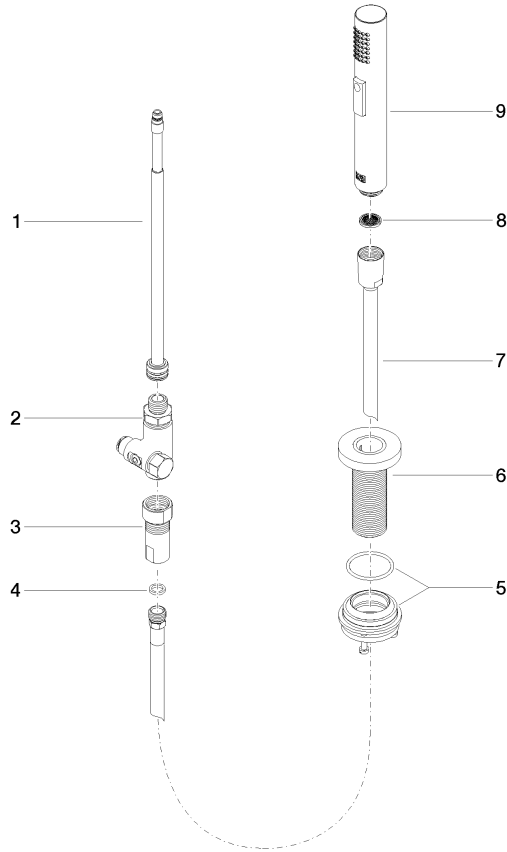

Rinsing spray set - Brushed Dark Platinum

27 731 970

- with round rosette
- spray flow
- automatic spout/shower diverter
- height of mixer 191 mm
- hole diameter rinsing spray 32mm
- fabric braided hose 1500 mm
- sprayface with anti-scaling system
- lead-free

Rinsing spray set - Brushed Dark Platinum

27 731 970

mm [inches]

Flow rate chart

Codes & Standards

DIN 4109

EN 1717

ISO 3822

Ü-Zeichen

Rinsing spray set - Brushed Dark Platinum

27 731 970

Certificates

LGA_29

Belgaqua_24-005-2 LGA_38

Rinsing spray set - Brushed Dark Platinum

27 731 970

Product version from 2/1/2023

Parts for other finishes can be found here: [Chrome](#)

Rinsing spray set - Brushed Dark Platinum

27 731 970

Spare parts list

Product version from 2/1/2023

No.	Item Number	Name	Quantity used	Delivery time
	90 17 09 046 12 90	diverter	9	2