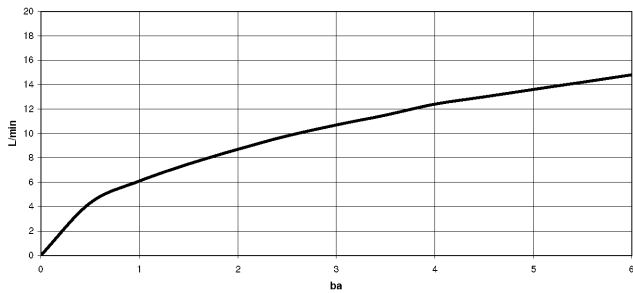

Rinsing spray set - Brushed Dark Platinum

27 731 970

mm [inches]

Flow rate chart

Codes & Standards

DIN 4109

EN 1717

ISO 3822