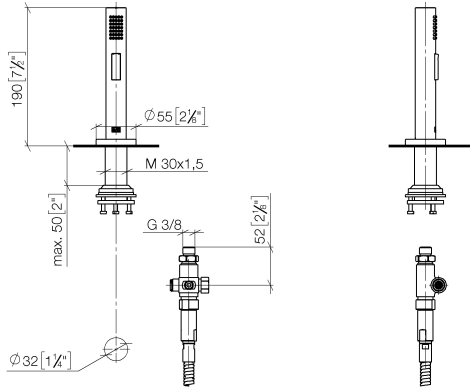

Rinsing spray set - Brushed Dark Platinum

27 731 970

- with round rosette
- spray flow
- automatic spout/shower diverter
- height of mixer 191 mm
- hole diameter rinsing spray 32mm
- fabric braided hose 1500 mm
- sprayface with anti-scaling system
- lead-free

Can only be combined with 32815682, 33826861, 32815861, 33836888, 32816888, 20816892, 33836875, 32815875.

Intrinsic protection against back flow.

Residual water may emerge from the spray after closing.

Operating unit can be positioned freely.

Rinsing spray set - Brushed Dark Platinum

27 731 970

mm [inches]

Flow rate chart

Codes & Standards

DIN 4109

EN 1717

ISO 3822